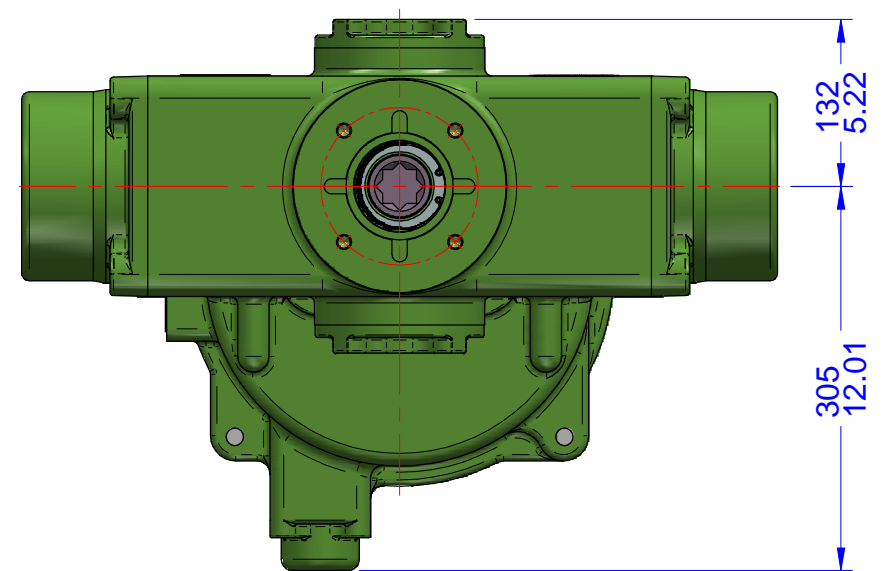

03			
02			
01			
00			
REV	DESCRIPTION	DATE	APVD
REVISION HISTORY			

- Notes:
- 1) All dimensions are in mm/INCHES.
 - 2) Actuator shown is in the failsafe position of FULLY CLOCKWISE CLOSED.
 - 3) Enclosure - Watertight CSA Nema 4X.
 - 4) ** Designates cover removal allowance.

Innovative Actuation Incorporated

1-215 Traders Blvd. Mississauga, Ontario Canada L4Z-3K5 www.ivact.com

TITLE:
Dimensional Drawing for ivact Model iVS-CNWN
Spring Return Failsafe Electric Actuator

DOC. NO.: IV-2028 DATE: June 28/2018

DRAWING NO.: **iVS-CNWN-X**