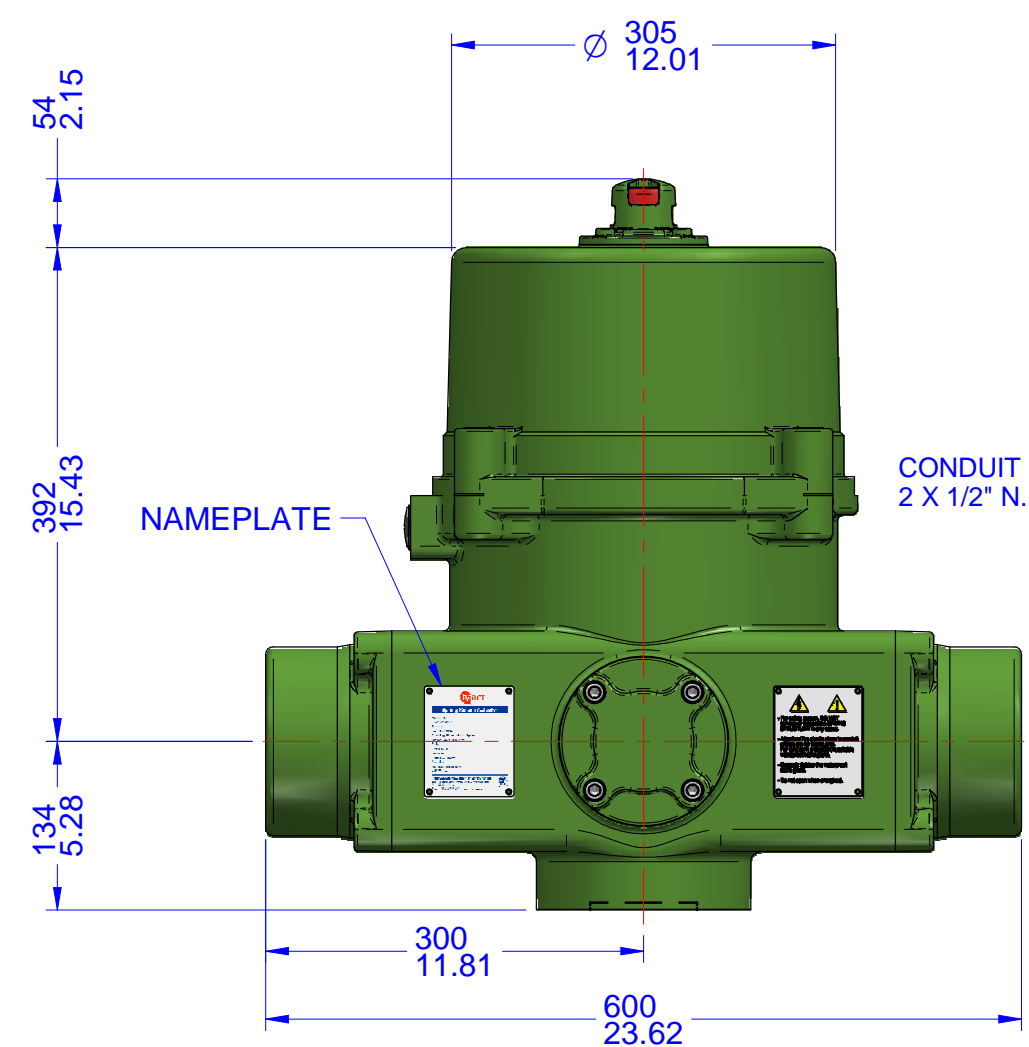

03			
02			
01			
00			
REV	DESCRIPTION	DATE	APVD
REVISION HISTORY			

- Notes:
- 1) All dimensions are in mm/INCHES.
 - 2) Actuator shown is in the failsafe position of FULLY CLOCKWISE CLOSED.
 - 3) Enclosure - Watertight CSA Nema 4X.
 - 4) ** Designates cover removal allowance.

Innovative Actuation Incorporated

1-215 Traders Blvd. Mississauga, Ontario Canada L4Z-3K5 www.ivact.com

TITLE:
Dimensional Drawing for ivact Model iVS-CNWN
Spring Return Failsafe Electric Actuator

DOC. NO.: IV-2028 DATE: June 28/2018

DRAWING NO.: **iVS-CNWN-X**