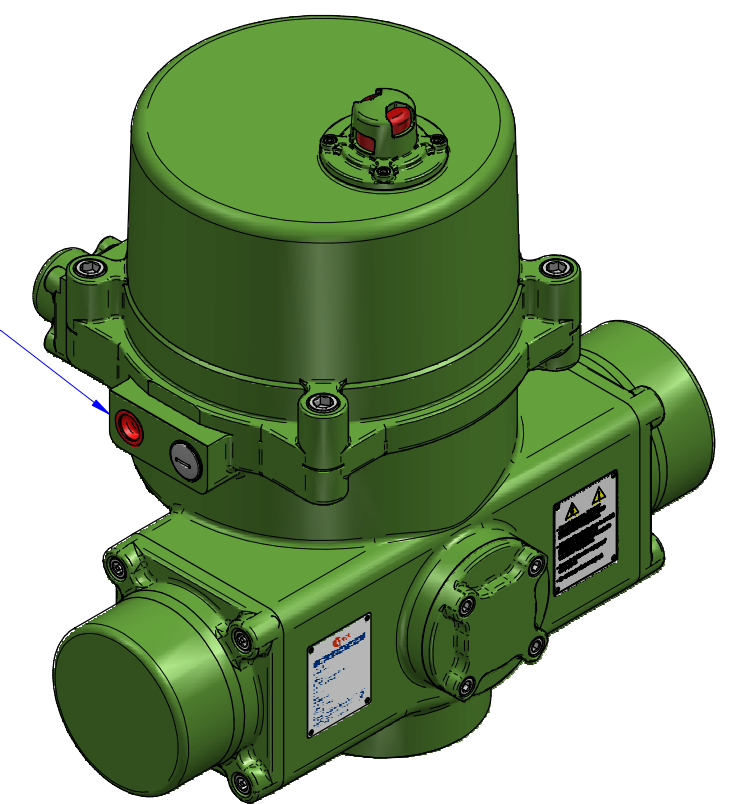

03			
02			
01			
00			
REV	DESCRIPTION	DATE	APVD
REVISION HISTORY			

- Notes:
- 1) All dimensions are in mm/INCHES.
 - 2) Actuator shown is in the failsafe position of FULLY CLOCKWISE CLOSED.
 - 3) Enclosure - Watertight CSA Nema 4X.
 - 4) ** Designates cover removal allowance.

Innovative Actuation Incorporated

1-215 Traders Blvd. Mississauga, Ontario Canada L4Z-3K5 www.ivact.com

TITLE:
Dimensional Drawing for ivact Model iVS-CNWN
Spring Return Failsafe Electric Actuator

DOC. NO.: IV-2028 DATE: June 28/2018

DRAWING NO.: **iVS-CNWN-X**