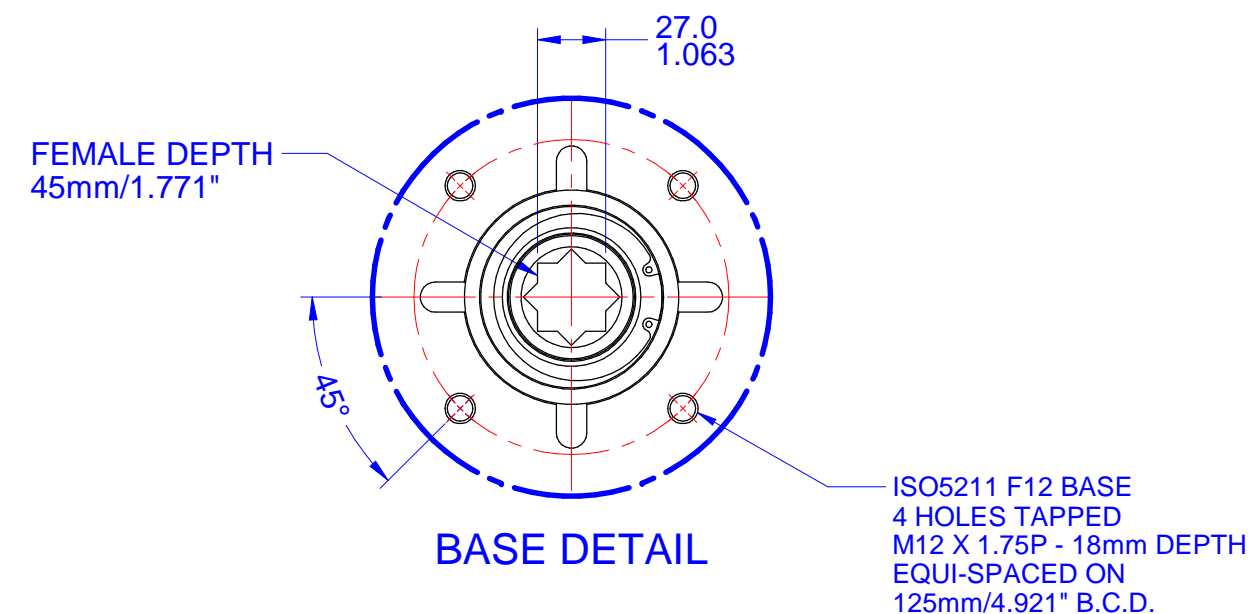

03			
02			
01			
00			
REV	DESCRIPTION	DATE	APVD
REVISION HISTORY			

- Notes:
- 1) All dimensions are in mm/INCHES.
 - 2) Actuator shown is in the failsafe position of FULLY CLOCKWISE CLOSED.
 - 3) Enclosure - Watertight CSA Nema 4X.
 - 4) ** Designates cover removal allowance.

Innovative Actuation Incorporated

1-215 Traders Blvd. Mississauga, Ontario Canada L4Z-3K5 www.ivact.com

TITLE:
Dimensional Drawing for ivact Model iVS-CNWN
Spring Return Failsafe Electric Actuator

DOC. NO.: IV-2028 DATE: June 28/2018

DRAWING NO.: **iVS-CNWN-X**