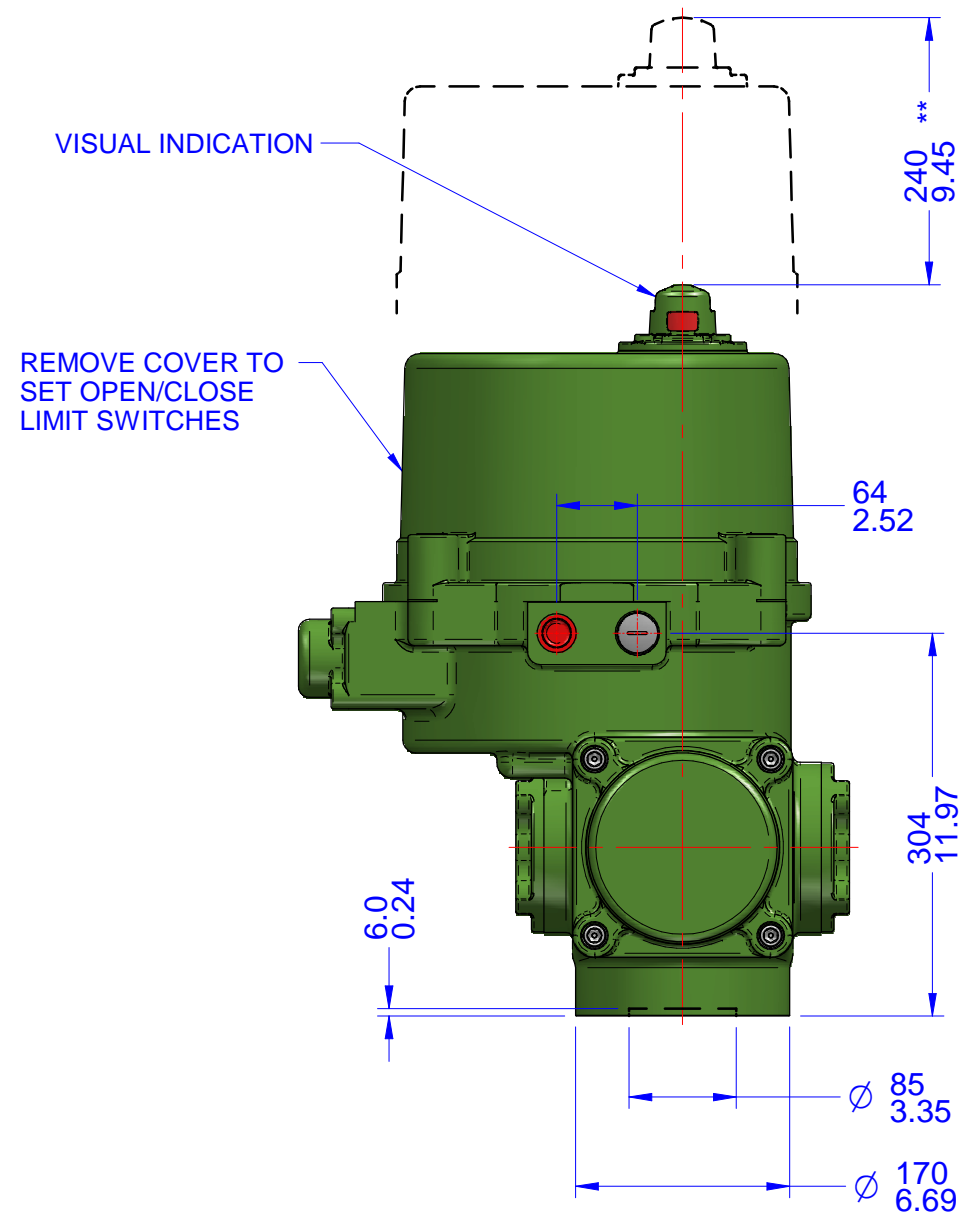

03			
02			
01			
00			
REV	DESCRIPTION	DATE	APVD
REVISION HISTORY			

- Notes:
- 1) All dimensions are in mm/INCHES.
 - 2) Actuator shown is in the failsafe position of FULLY CLOCKWISE CLOSED.
 - 3) Enclosure - Watertight CSA Nema 4X.
 - 4) ** Designates cover removal allowance.

Innovative Actuation Incorporated

1-215 Traders Blvd. Mississauga, Ontario Canada L4Z-3K5 www.ivact.com

TITLE:
Dimensional Drawing for ivact Model iVS-CNWN
Spring Return Failsafe Electric Actuator

DOC. NO.: IV-2028 DATE: June 28/2018

DRAWING NO.: **iVS-CNWN-X**