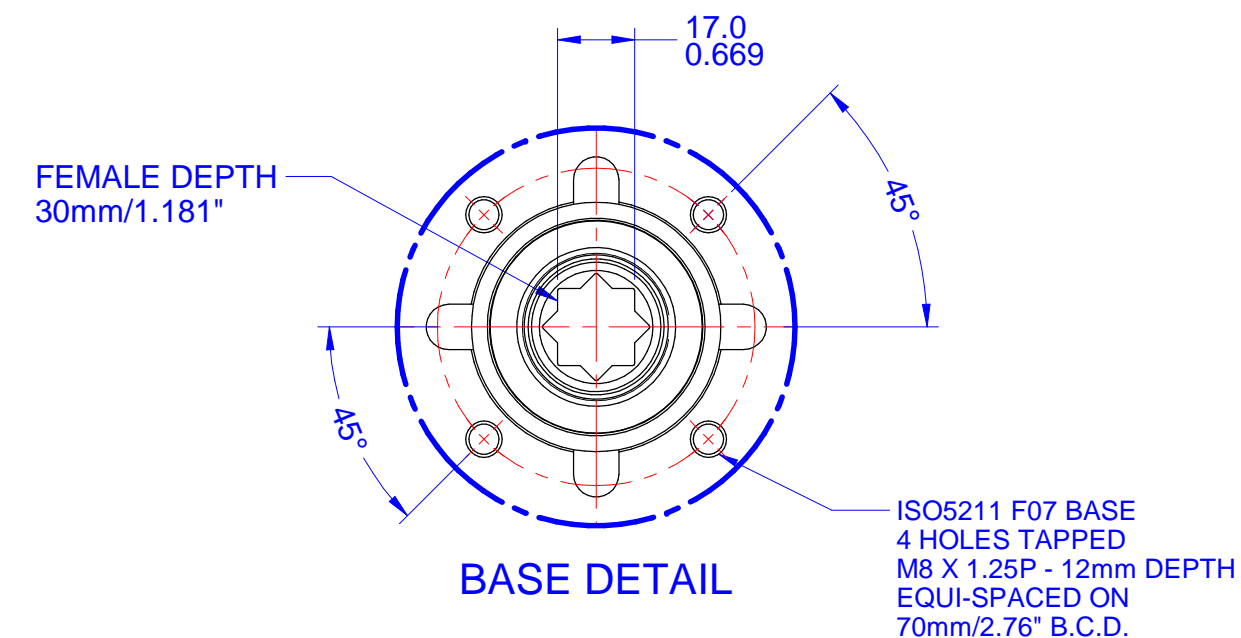

03			
02			
01			
00			
REV	DESCRIPTION	DATE	APVD
REVISION HISTORY			

Notes:

- 1) All dimensions are in mm/INCHES.
- 2) Actuator shown is in the failsafe position of FULLY COUNTERCLOCKWISE OPEN.
- 3) Enclosure - Watertight CSA Nema 4X.
- 4) ** Designates cover removal allowance.

DATE: June 28/2018

DRAWING NO.:

iVS-ANWN-Y