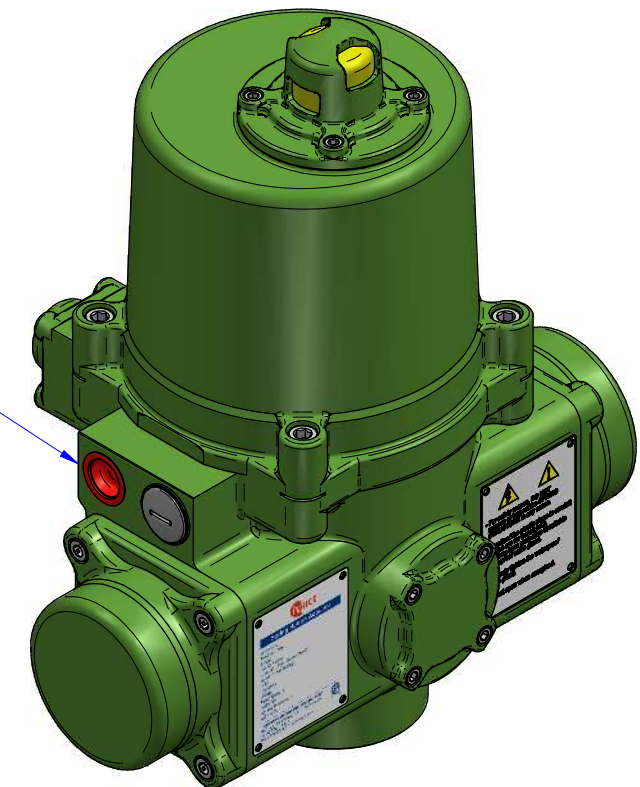

03			
02			
01			
00			
REV	DESCRIPTION	DATE	APVD
REVISION HISTORY			

Notes:

- 1) All dimensions are in mm/INCHES.
- 2) Actuator shown is in the failsafe position of FULLY COUNTERCLOCKWISE OPEN.
- 3) Enclosure - Watertight CSA Nema 4X.
- 4) ** Designates cover removal allowance.

Innovative Actuation Incorporated

1-215 Traders Blvd. Mississauga, Ontario Canada L4Z-3K5 www.ivact.com

TITLE:

**Dimensional Drawing for ivact Model iVS-ANWN
Spring Return Failsafe Electric Actuator**

DOC. NO.: IV-2032