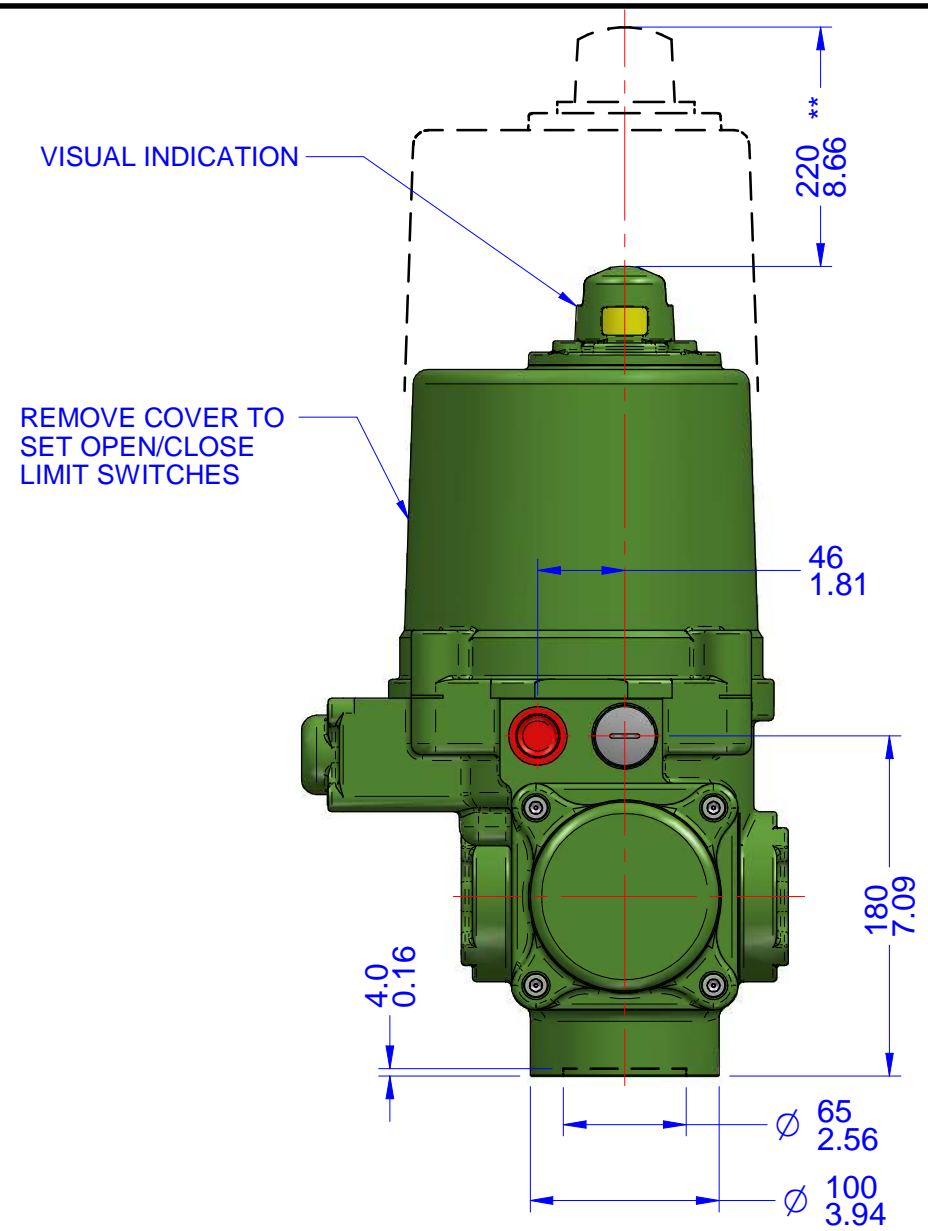

03			
02			
01			
00			
REV	DESCRIPTION	DATE	APVD
REVISION HISTORY			

Notes:

- 1) All dimensions are in mm/INCHES.
- 2) Actuator shown is in the failsafe position of FULLY COUNTERCLOCKWISE OPEN.
- 3) Enclosure - Watertight CSA Nema 4X.
- 4) ** Designates cover removal allowance.

Innovative Actuation Incorporated

1-215 Traders Blvd. Mississauga, Ontario Canada L4Z-3K5 www.ivact.com

TITLE:

**Dimensional Drawing for ivact Model iVS-ANWN
Spring Return Failsafe Electric Actuator**

DOC. NO.: IV-2032

DATE: June 28/2018

DRAWING NO.:

iVS-ANWN-Y