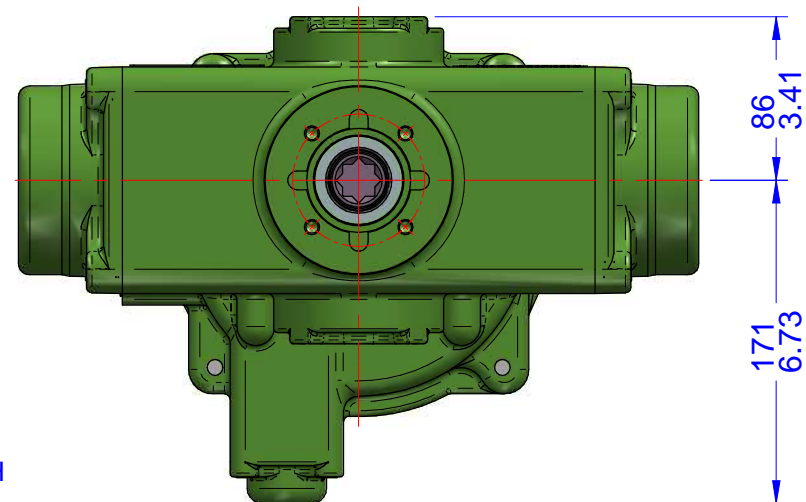

03			
02			
01			
00			
REV	DESCRIPTION	DATE	APVD
REVISION HISTORY			

Notes:

- 1) All dimensions are in mm/INCHES.
- 2) Actuator shown is in the failsafe position of FULLY COUNTERCLOCKWISE OPEN.
- 3) Enclosure - Watertight CSA Nema 4X.
- 4) ** Designates cover removal allowance.

Innovative Actuation Incorporated

1-215 Traders Blvd. Mississauga, Ontario Canada L4Z-3K5 www.ivact.com

TITLE:

**Dimensional Drawing for ivact Model iVS-ANWN
Spring Return Failsafe Electric Actuator**

DOC. NO.: IV-2032