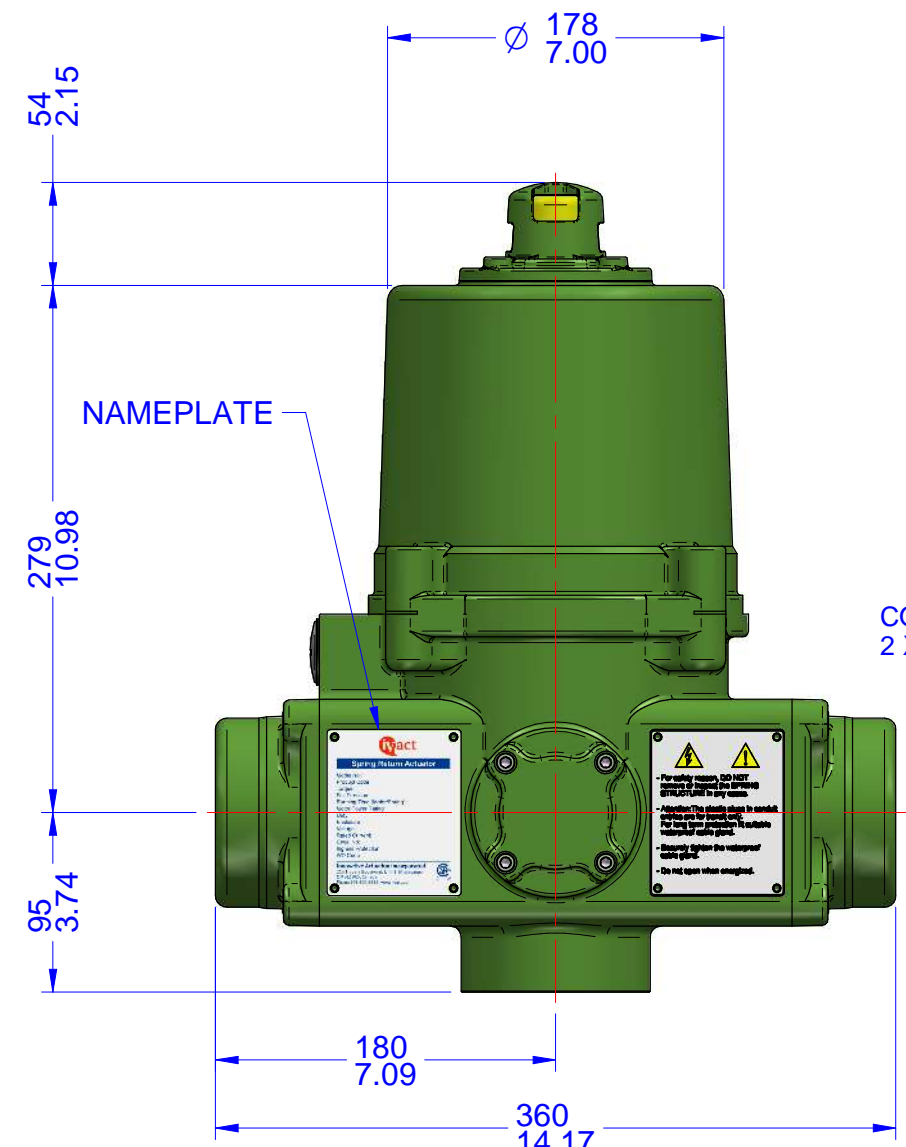

03			
02			
01			
00			
REV	DESCRIPTION	DATE	APVD
REVISION HISTORY			

Notes:

- 1) All dimensions are in mm/INCHES.
- 2) Actuator shown is in the failsafe position of FULLY COUNTERCLOCKWISE OPEN.
- 3) Enclosure - Watertight CSA Nema 4X.
- 4) ** Designates cover removal allowance.

Innovative Actuation Incorporated

1-215 Traders Blvd. Mississauga, Ontario Canada L4Z-3K5 www.ivact.com

TITLE:

**Dimensional Drawing for ivact Model iVS-ANWN
Spring Return Failsafe Electric Actuator**

DOC. NO.: IV-2032

DATE: June 28/2018

DRAWING NO.:

iVS-ANWN-Y