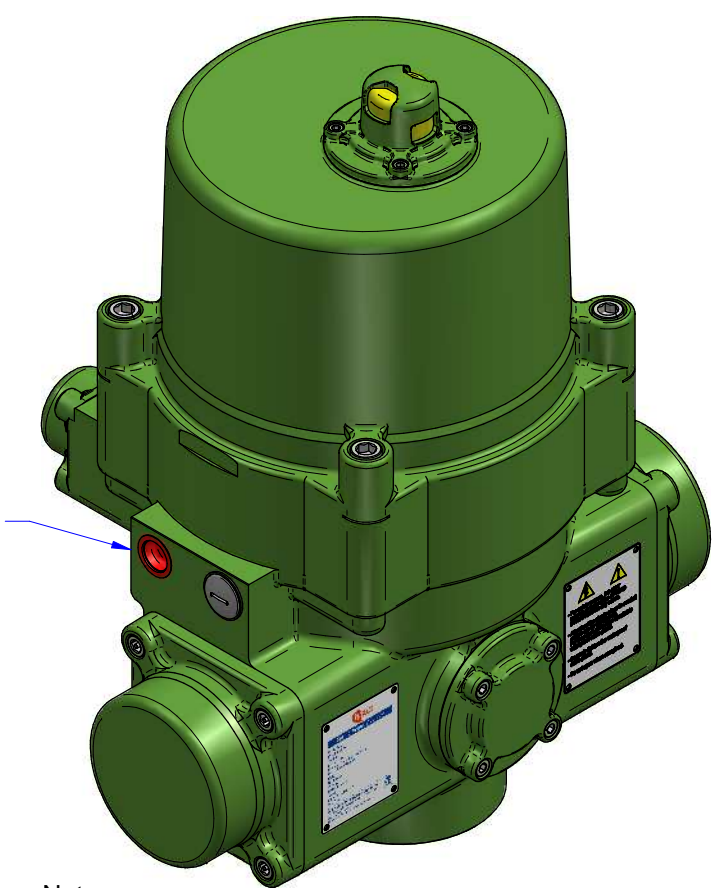

03			
02			
01			
00			
REV	DESCRIPTION	DATE	APVD
REVISION HISTORY			

- Notes:**
- 1) All dimensions are in mm/INCHES.
 - 2) Actuator shown is in the failsafe position of FULLY COUNTERCLOCKWISE OPEN.
 - 3) Enclosure - Watertight CSA Nema 4X.
 - 4) ** Designates cover removal allowance.

Innovative Actuation Incorporated

1-215 Traders Blvd. Mississauga, Ontario Canada L4Z-3K5 www.ivact.com

TITLE:
Dimensional Drawing for ivact Model iVS-BNWN Spring Return Failsafe Electric Actuator

DOC. NO.: IV-2034	DATE: June 28/2018
----------------------	-----------------------

DRAWING NO.:
iVS-BNWN-Y