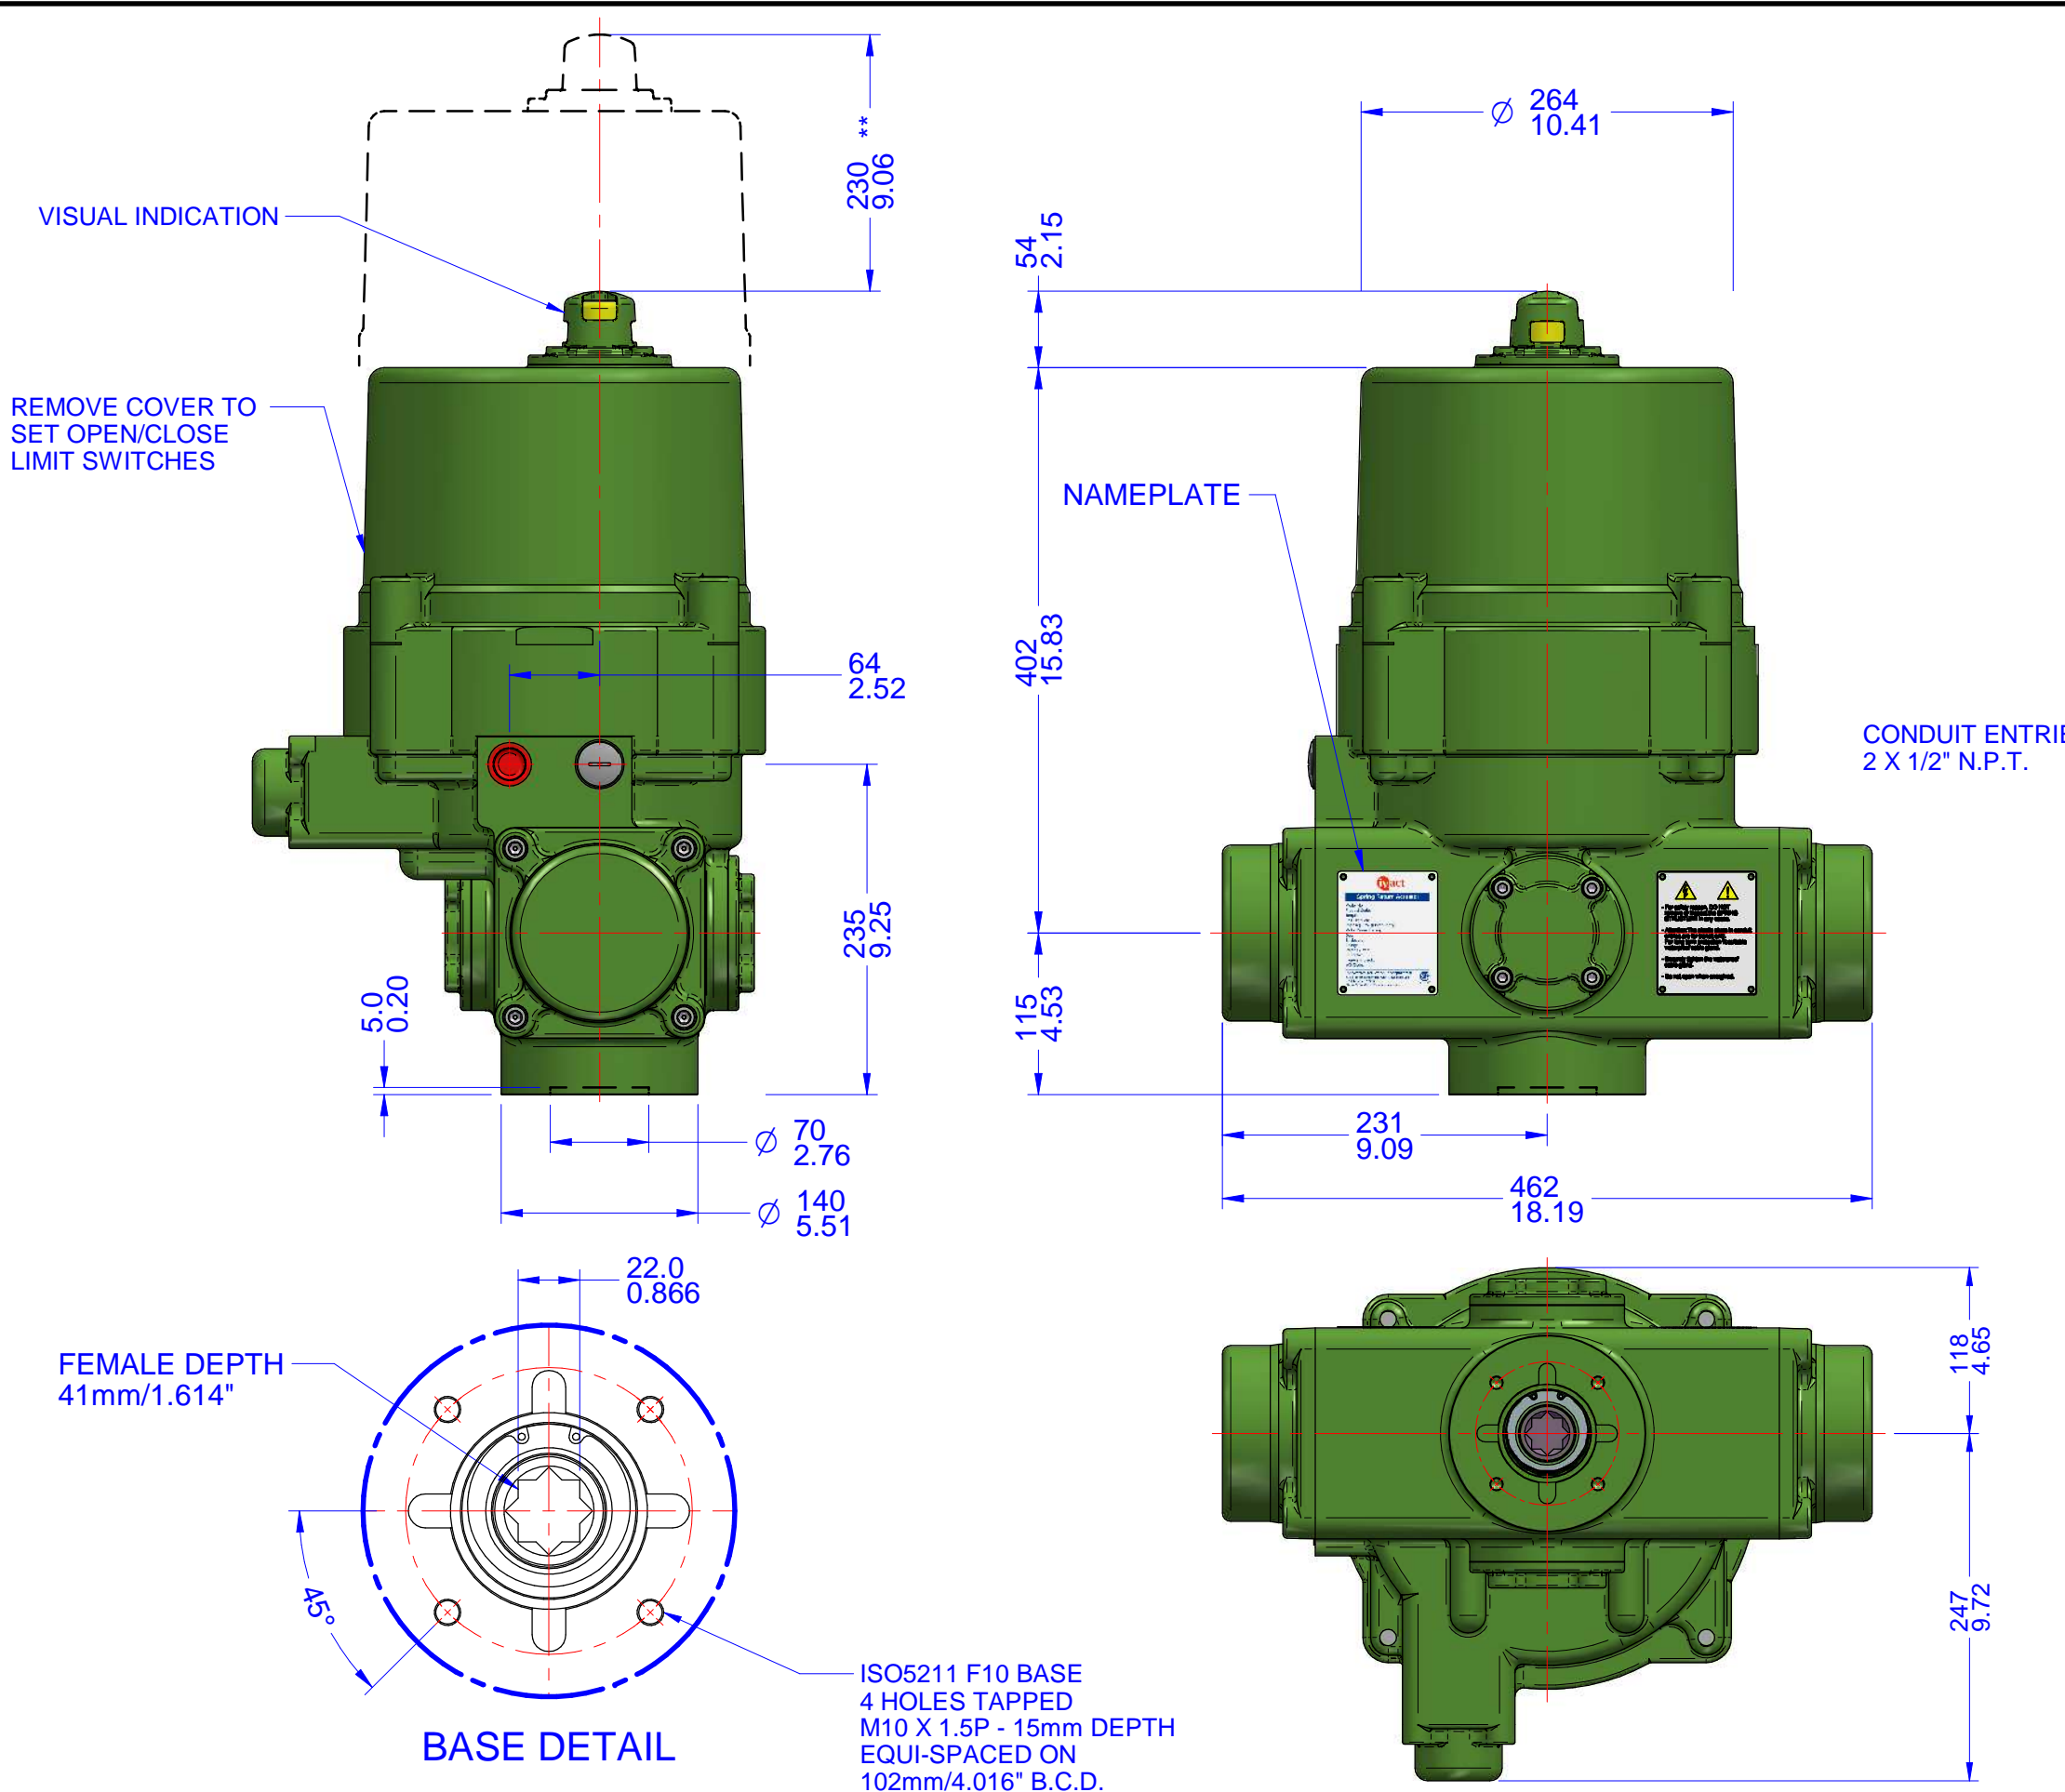

03			
02			
01			
00			
REV	DESCRIPTION	DATE	APVD
REVISION HISTORY			

- Notes:**
- 1) All dimensions are in mm/INCHES.
 - 2) Actuator shown is in the failsafe position of FULLY COUNTERCLOCKWISE OPEN.
 - 3) Enclosure - Watertight CSA Nema 4X.
 - 4) ** Designates cover removal allowance.

Innovative Actuation Incorporated

1-215 Traders Blvd. Mississauga, Ontario Canada L4Z-3K5 www.ivact.com

TITLE:
Dimensional Drawing for ivact Model iVS-BNWN Spring Return Failsafe Electric Actuator

DOC. NO.: IV-2034	DATE: June 28/2018
----------------------	-----------------------

DRAWING NO.:
iVS-BNWN-Y