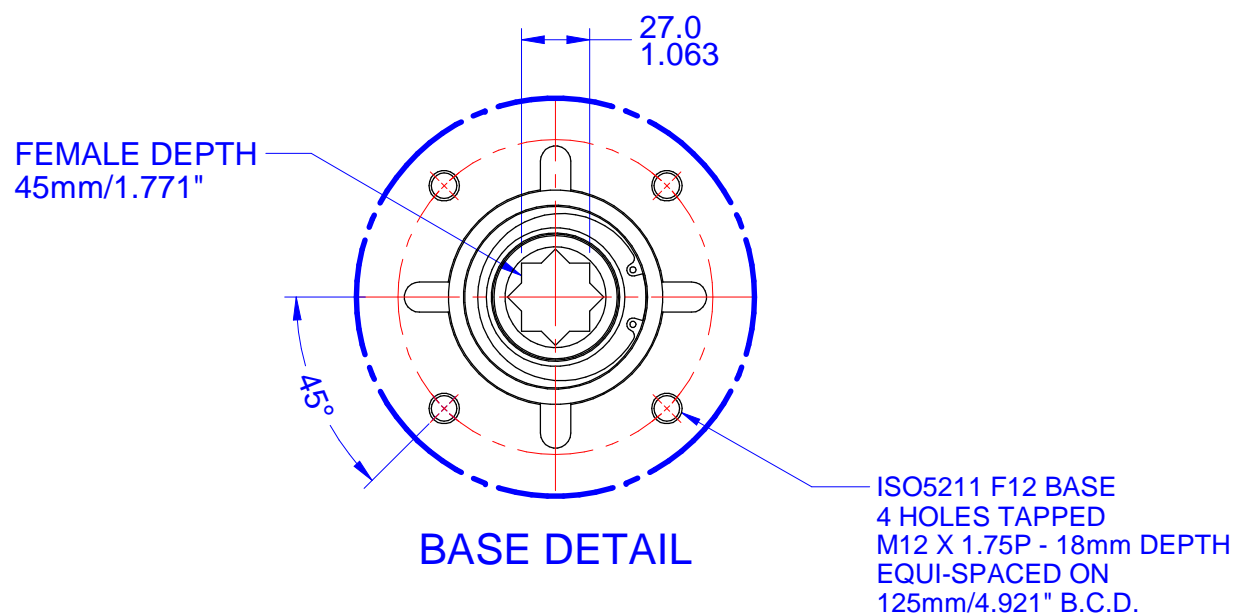

03			
02			
01			
00			
REV	DESCRIPTION	DATE	APVD
REVISION HISTORY			

- Notes:
- 1) All dimensions are in mm/INCHES.
 - 2) Actuator shown is in the failsafe position of FULLY COUNTERCLOCKWISE OPEN.
 - 3) Enclosure - Watertight CSA Nema 4X.
 - 4) ** Designates cover removal allowance.
 - 5) Actuator weight: 214 lbs/97 kg.

DRAWING NO.: **iVS-DNWN-Y**