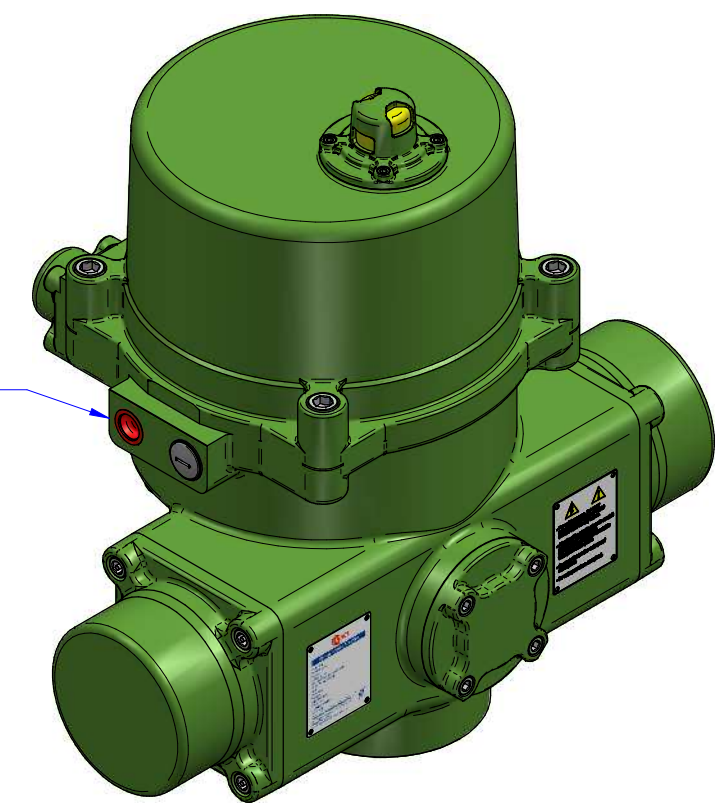

03			
02			
01			
00			
REV	DESCRIPTION	DATE	APVD
REVISION HISTORY			

- Notes:
- 1) All dimensions are in mm/INCHES.
 - 2) Actuator shown is in the failsafe position of FULLY COUNTERCLOCKWISE OPEN.
 - 3) Enclosure - Watertight CSA Nema 4X.
 - 4) ** Designates cover removal allowance.
 - 5) Actuator weight: 214 lbs/97 kg.

Innovative Actuation Incorporated

1-215 Traders Blvd. Mississauga, Ontario Canada L4Z-3K5 www.ivact.com

TITLE:
**Dimensional Drawing for ivact Model iVS-DNWN
 Spring Return Failsafe Electric Actuator**

DOC. NO.: IV-2038 DATE: June 28/2018

DRAWING NO.: **iVS-DNWN-Y**