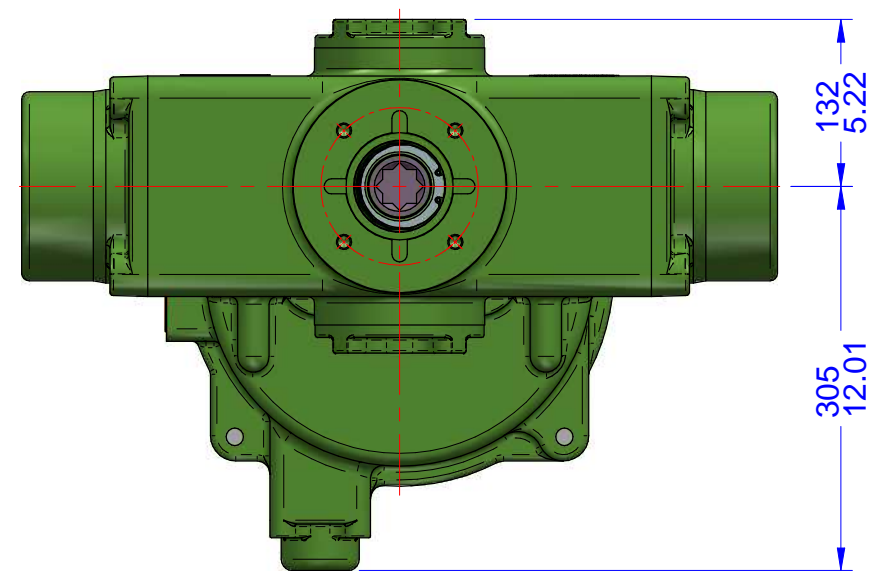

03			
02			
01			
00			
REV	DESCRIPTION	DATE	APVD
REVISION HISTORY			

- Notes:
- 1) All dimensions are in mm/INCHES.
 - 2) Actuator shown is in the failsafe position of FULLY COUNTERCLOCKWISE OPEN.
 - 3) Enclosure - Watertight CSA Nema 4X.
 - 4) ** Designates cover removal allowance.
 - 5) Actuator weight: 214 lbs/97 kg.

Innovative Actuation Incorporated

1-215 Traders Blvd. Mississauga, Ontario Canada L4Z-3K5 www.ivact.com

TITLE:
**Dimensional Drawing for ivact Model iVS-DNWN
 Spring Return Failsafe Electric Actuator**

DOC. NO.: IV-2038 DATE: June 28/2018

DRAWING NO.: **iVS-DNWN-Y**