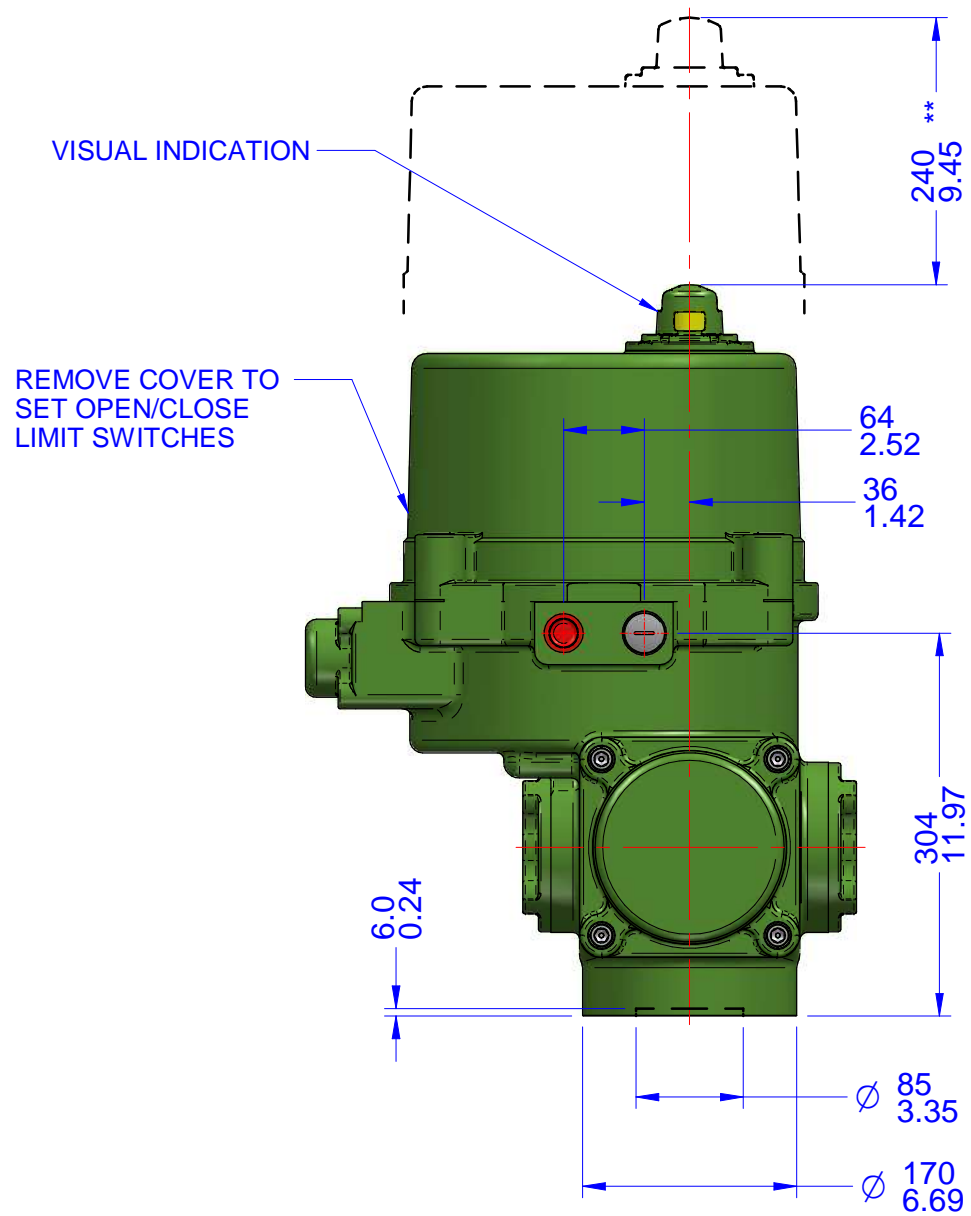

03			
02			
01			
00			
REV	DESCRIPTION	DATE	APVD
REVISION HISTORY			

- Notes:
- 1) All dimensions are in mm/INCHES.
 - 2) Actuator shown is in the failsafe position of FULLY COUNTERCLOCKWISE OPEN.
 - 3) Enclosure - Watertight CSA Nema 4X.
 - 4) ** Designates cover removal allowance.
 - 5) Actuator weight: 214 lbs/97 kg.

Innovative Actuation Incorporated

1-215 Traders Blvd. Mississauga, Ontario Canada L4Z-3K5 www.ivact.com

TITLE:
**Dimensional Drawing for ivact Model iVS-DNWN
 Spring Return Failsafe Electric Actuator**

DOC. NO.: IV-2038 DATE: June 28/2018

DRAWING NO.: **iVS-DNWN-Y**