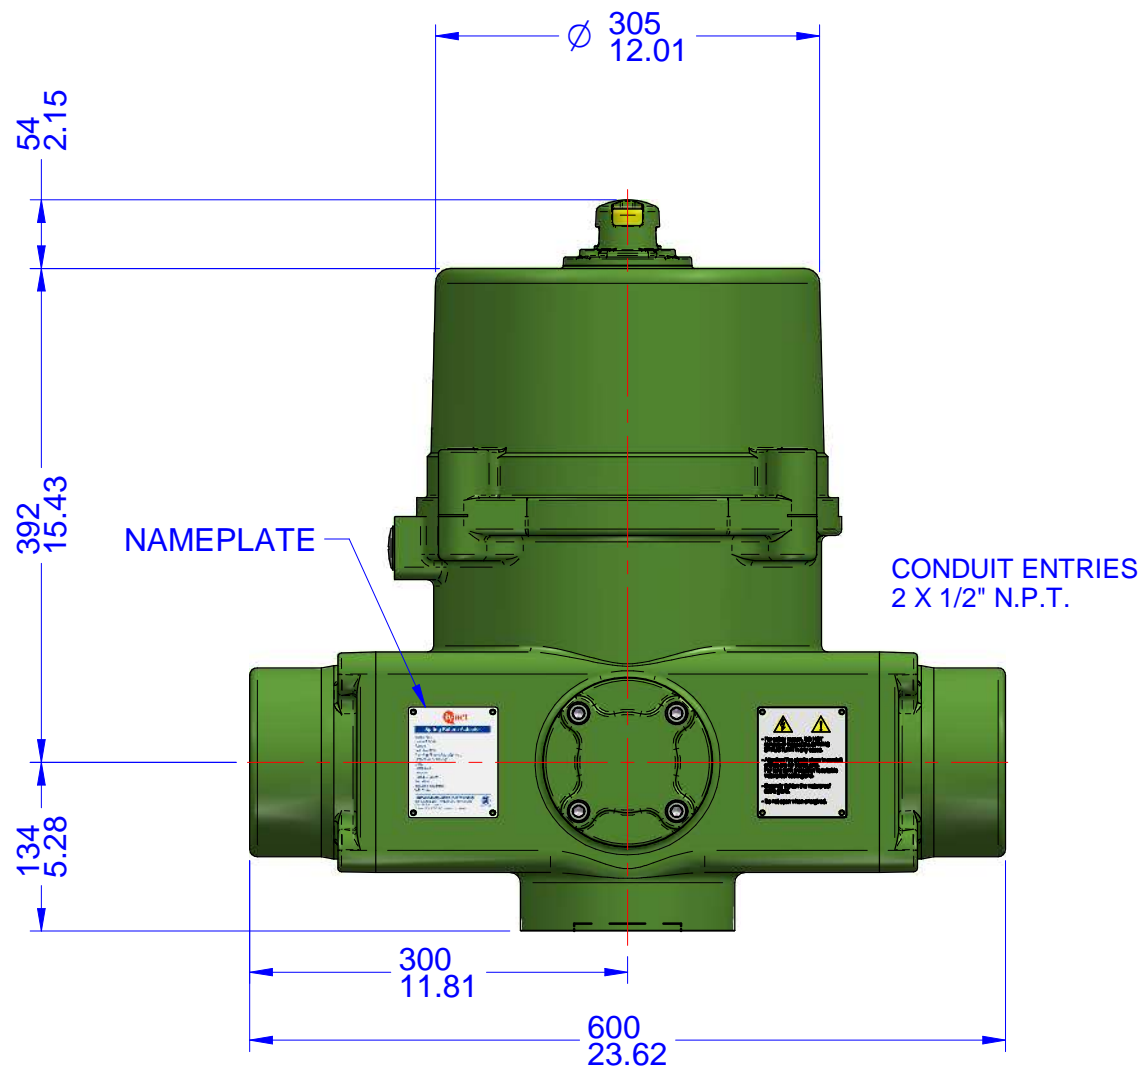

03			
02			
01			
00			
REV	DESCRIPTION	DATE	APVD
REVISION HISTORY			

- Notes:
- 1) All dimensions are in mm/INCHES.
 - 2) Actuator shown is in the failsafe position of FULLY COUNTERCLOCKWISE OPEN.
 - 3) Enclosure - Watertight CSA Nema 4X.
 - 4) ** Designates cover removal allowance.
 - 5) Actuator weight: 214 lbs/97 kg.

Innovative Actuation Incorporated

1-215 Traders Blvd. Mississauga, Ontario Canada L4Z-3K5 www.ivact.com

TITLE:
**Dimensional Drawing for ivact Model iVS-DNWN
 Spring Return Failsafe Electric Actuator**

DOC. NO.: IV-2038 DATE: June 28/2018

DRAWING NO.: **iVS-DNWN-Y**