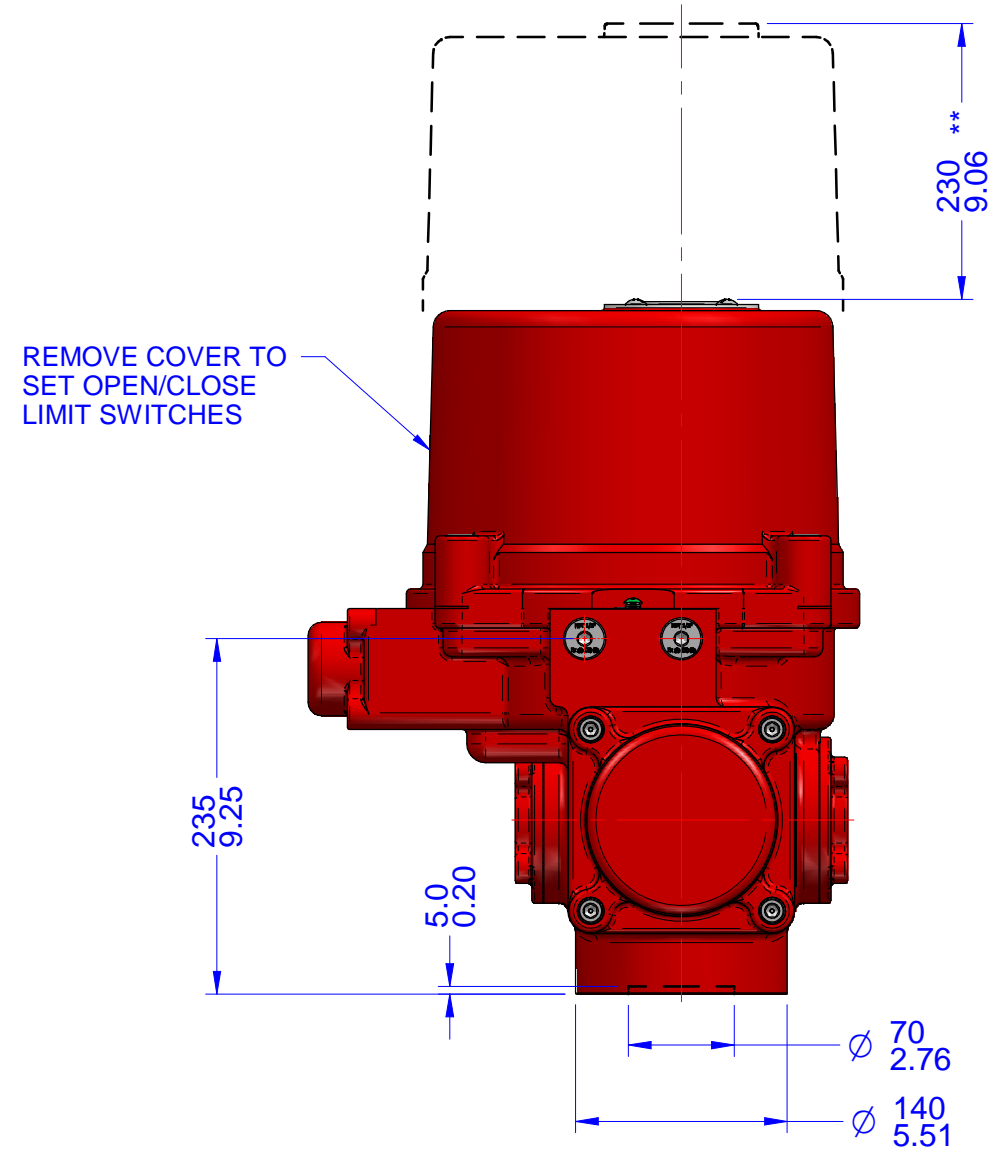

03			
02			
01			
00			
REV	DESCRIPTION	DATE	APVD
REVISION HISTORY			

- Notes:
- 1) All dimensions are in mm/INCHES.
 - 2) Actuator shown is in the failsafe position of FULLY CLOCKWISE CLOSED.
 - 3) Enclosure - EXPLOSIONPROOF.
 - 4) ** Designates cover removal allowance.

Innovative Actuation Incorporated

1-215 Traders Blvd. Mississauga, Ontario Canada L4Z-3K5 www.ivact.com

TITLE:

Dimensional Drawing for iVact Model iVS-BNEN
(Explosionproof) Spring Return Failsafe Electric
Actuator (Fails Clockwise)

DOC. NO.: IV-2053

DATE: June 28/2018

DRAWING NO.:

iVS-BNEN-X