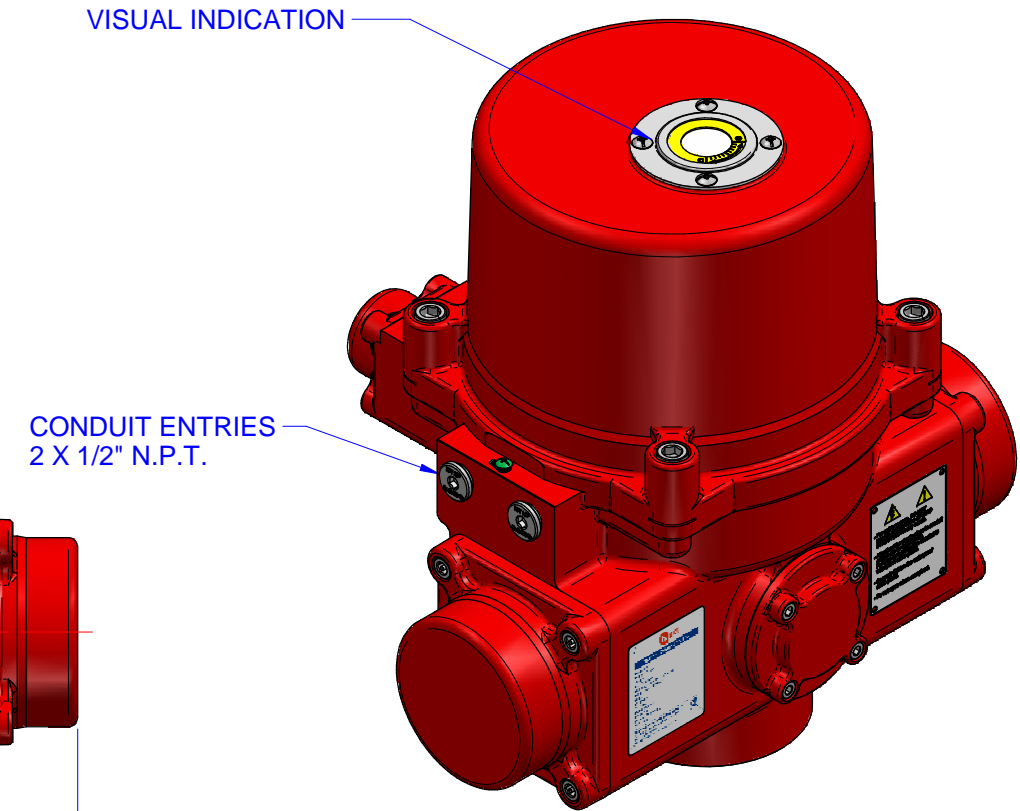

03			
02			
01			
00			
REV	DESCRIPTION	DATE	APVD
REVISION HISTORY			

- Notes:
- 1) All dimensions are in mm/INCHES.
 - 2) Actuator shown is in the failsafe position of FULLY CLOCKWISE CLOSED.
 - 3) Enclosure - EXPLOSIONPROOF.
 - 4) ** Designates cover removal allowance.

Innovative Actuation Incorporated

1-215 Traders Blvd. Mississauga, Ontario Canada L4Z-3K5 www.ivact.com

TITLE:

Dimensional Drawing for iVact Model iVS-BNEN
(Explosionproof) Spring Return Failsafe Electric
Actuator (Fails Clockwise)