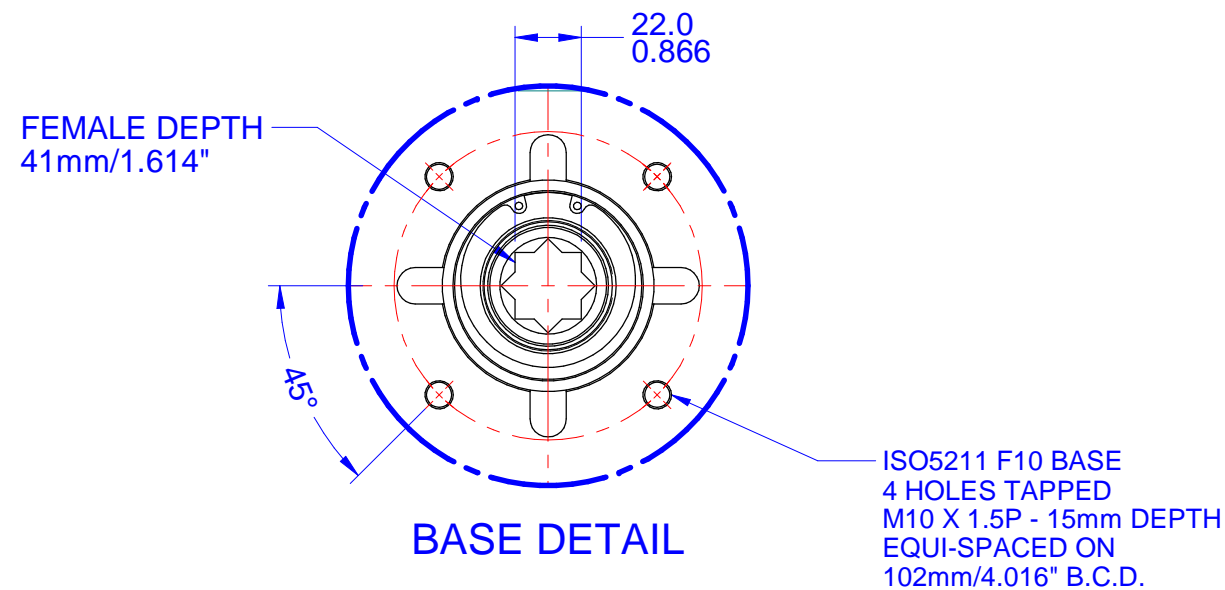

03			
02			
01			
00			
REV	DESCRIPTION	DATE	APVD
REVISION HISTORY			

- Notes:
- 1) All dimensions are in mm/INCHES.
 - 2) Actuator shown is in the failsafe position of FULLY CLOCKWISE CLOSED.
 - 3) Enclosure - EXPLOSIONPROOF.
 - 4) ** Designates cover removal allowance.

DOC. NO.: IV-2053

DATE: June 28/2018

DRAWING NO.:

iVS-BNEN-X