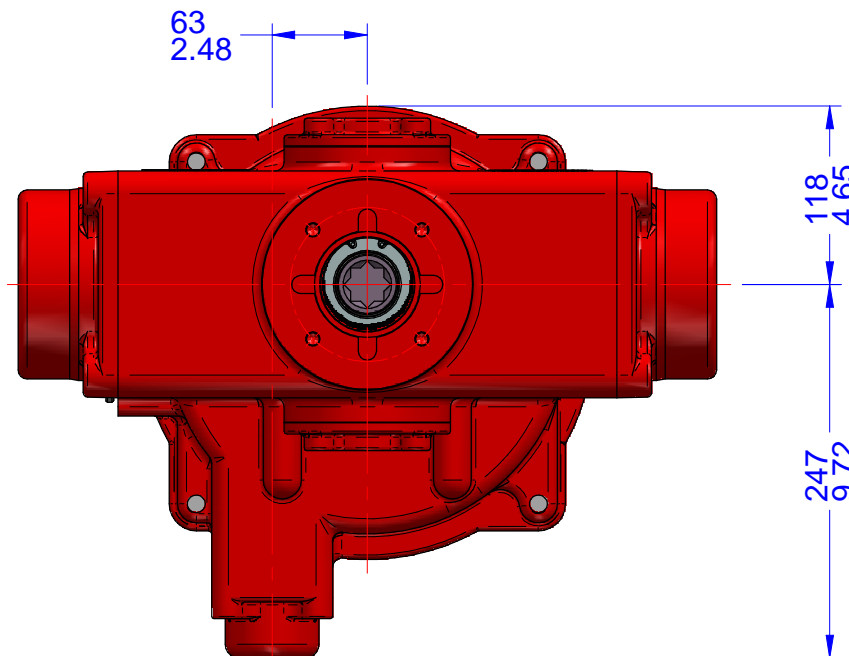

03			
02			
01			
00			
REV	DESCRIPTION	DATE	APVD
REVISION HISTORY			

- Notes:
- 1) All dimensions are in mm/INCHES.
 - 2) Actuator shown is in the failsafe position of FULLY CLOCKWISE CLOSED.
 - 3) Enclosure - EXPLOSIONPROOF.
 - 4) ** Designates cover removal allowance.

Innovative Actuation Incorporated

1-215 Traders Blvd. Mississauga, Ontario Canada L4Z-3K5 www.ivact.com

TITLE:

Dimensional Drawing for iVact Model iVS-BNEN
(Explosionproof) Spring Return Failsafe Electric
Actuator (Fails Clockwise)

DOC. NO.: IV-2053

DATE: June 28/2018

DRAWING NO.:

iVS-BNEN-X