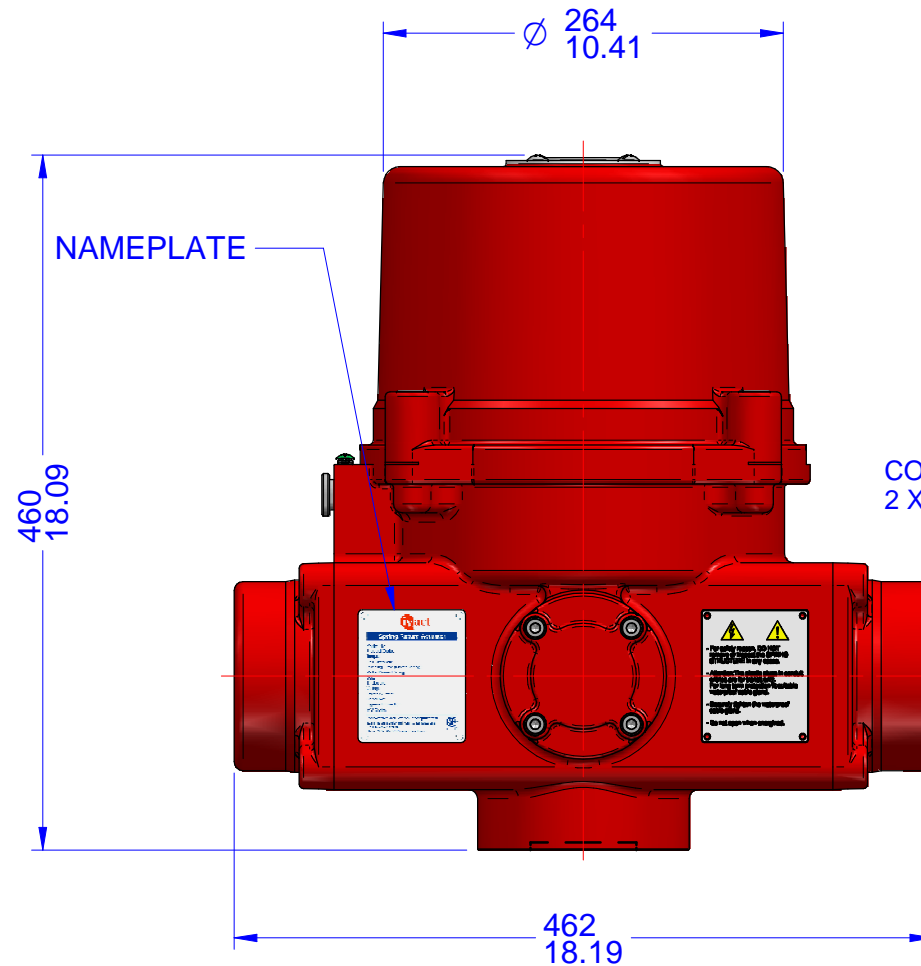

03			
02			
01			
00			
REV	DESCRIPTION	DATE	APVD
REVISION HISTORY			

- Notes:
- 1) All dimensions are in mm/INCHES.
 - 2) Actuator shown is in the failsafe position of FULLY CLOCKWISE CLOSED.
 - 3) Enclosure - EXPLOSIONPROOF.
 - 4) ** Designates cover removal allowance.

Innovative Actuation Incorporated

1-215 Traders Blvd. Mississauga, Ontario Canada L4Z-3K5 www.ivact.com

TITLE:

Dimensional Drawing for iVact Model iVS-BNEN
(Explosionproof) Spring Return Failsafe Electric
Actuator (Fails Clockwise)

DOC. NO.: IV-2053

DATE: June 28/2018

DRAWING NO.:

iVS-BNEN-X