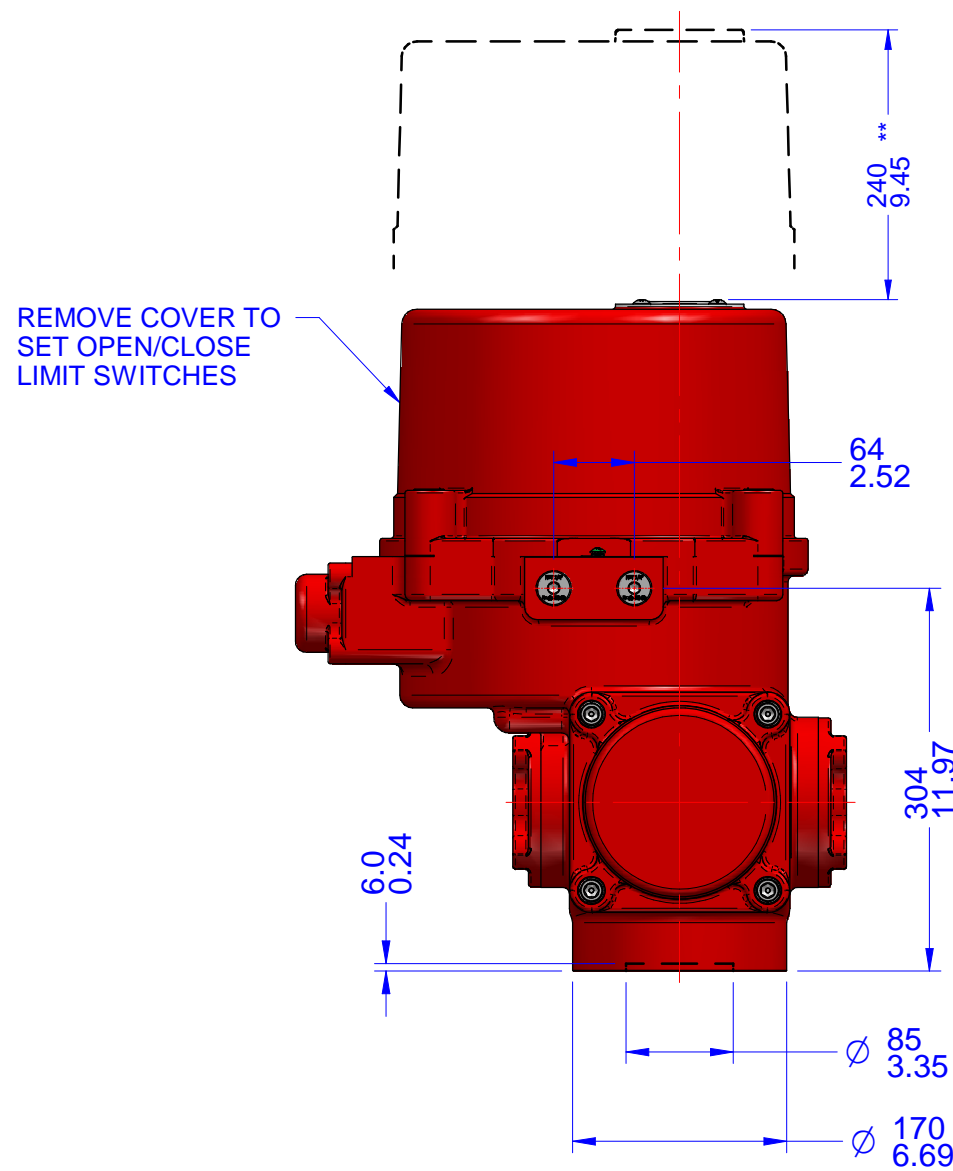

03			
02			
01			
00			
REV	DESCRIPTION	DATE	APVD
REVISION HISTORY			

VISUAL INDICATION

CONDUIT ENTRIES
2 X 1/2" N.P.T.

Notes:

- 1) All dimensions are in mm/INCHES.
- 2) Actuator shown is in the failsafe position of FULLY CLOCKWISE CLOSED.
- 3) Enclosure - EXPLOSIONPROOF.
- 4) ** Designates cover removal allowance.

Innovative Actuation Incorporated

1-215 Traders Blvd. Mississauga, Ontario Canada L4Z-3K5 www.ivact.com

TITLE:

Dimensional Drawing for ivact Model
iVS-CNEN (Explosionproof) Spring Return
Failsafe Electric Actuator (Fails Clockwise)

DOC. NO.:

IV-2055

DATE:

June 28/2018

DRAWING NO.:

iVS-CNEN-X