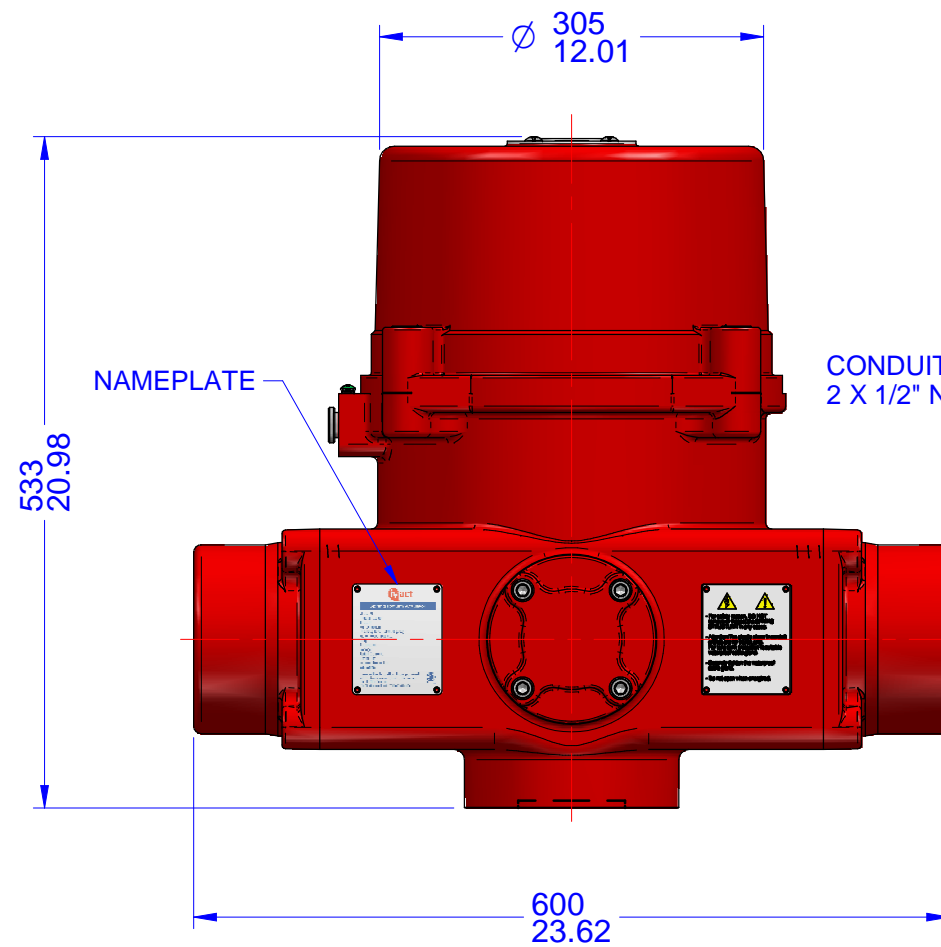

03			
02			
01			
00			
REV	DESCRIPTION	DATE	APVD
REVISION HISTORY			

VISUAL INDICATION

CONDUIT ENTRIES
2 X 1/2" N.P.T.

Notes:

- 1) All dimensions are in mm/INCHES.
- 2) Actuator shown is in the failsafe position of FULLY CLOCKWISE CLOSED.
- 3) Enclosure - EXPLOSIONPROOF.
- 4) ** Designates cover removal allowance.

Innovative Actuation Incorporated

1-215 Traders Blvd. Mississauga, Ontario Canada L4Z-3K5 www.ivact.com

TITLE:

Dimensional Drawing for ivact Model
iVS-CNEN (Explosionproof) Spring Return
Failsafe Electric Actuator (Fails Clockwise)

DOC. NO.:

IV-2055

DATE:

June 28/2018

DRAWING NO.:

iVS-CNEN-X