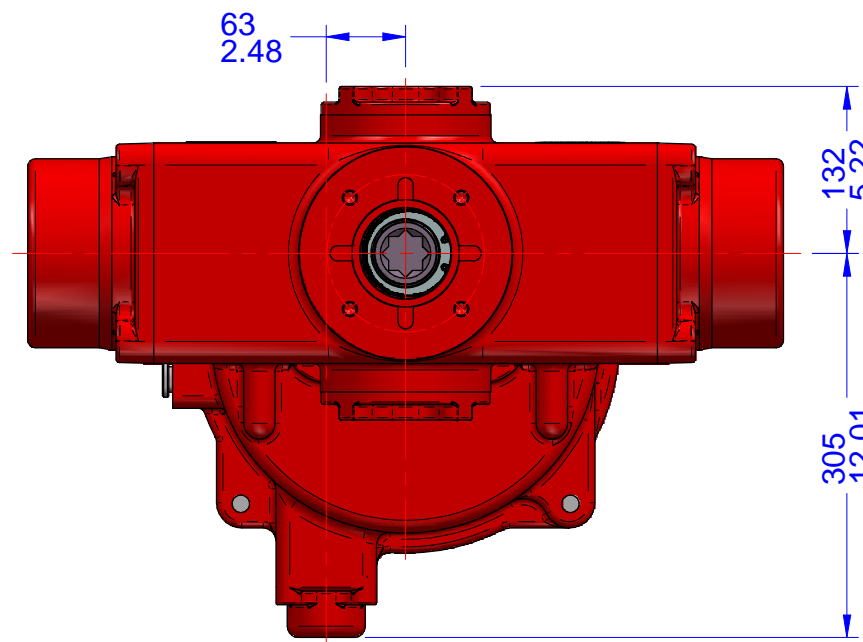

03			
02			
01			
00			
REV	DESCRIPTION	DATE	APVD
REVISION HISTORY			

VISUAL INDICATION

CONDUIT ENTRIES
2 X 1/2" N.P.T.

Notes:

- 1) All dimensions are in mm/INCHES.
- 2) Actuator shown is in the failsafe position of FULLY CLOCKWISE CLOSED.
- 3) Enclosure - EXPLOSIONPROOF.
- 4) ** Designates cover removal allowance.

Innovative Actuation Incorporated

1-215 Traders Blvd. Mississauga, Ontario Canada L4Z-3K5 www.ivact.com

TITLE:

Dimensional Drawing for ivact Model
iVS-CNEN (Explosionproof) Spring Return
Failsafe Electric Actuator (Fails Clockwise)

DOC. NO.:

IV-2055

DATE:

June 28/2018

DRAWING NO.:

iVS-CNEN-X