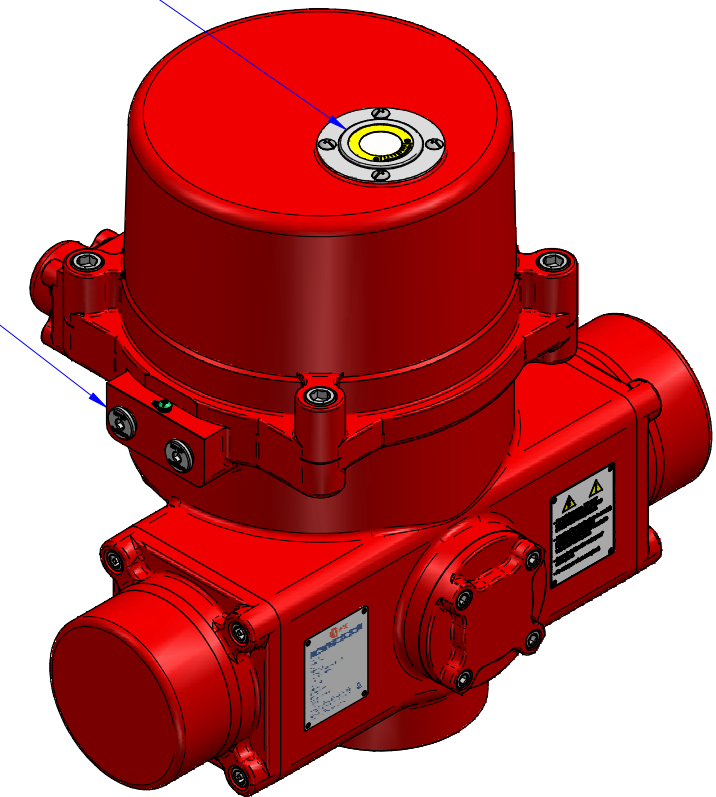

03			
02			
01			
00			
REV	DESCRIPTION	DATE	APVD
REVISION HISTORY			

VISUAL INDICATION

CONDUIT ENTRIES
2 X 1/2" N.P.T.

Notes:

- 1) All dimensions are in mm/INCHES.
- 2) Actuator shown is in the failsafe position of FULLY CLOCKWISE CLOSED.
- 3) Enclosure - EXPLOSIONPROOF.
- 4) ** Designates cover removal allowance.

Innovative Actuation Incorporated

1-215 Traders Blvd. Mississauga, Ontario Canada L4Z-3K5 www.ivact.com

TITLE:

Dimensional Drawing for ivact Model
iVS-CNEN (Explosionproof) Spring Return
Failsafe Electric Actuator (Fails Clockwise)