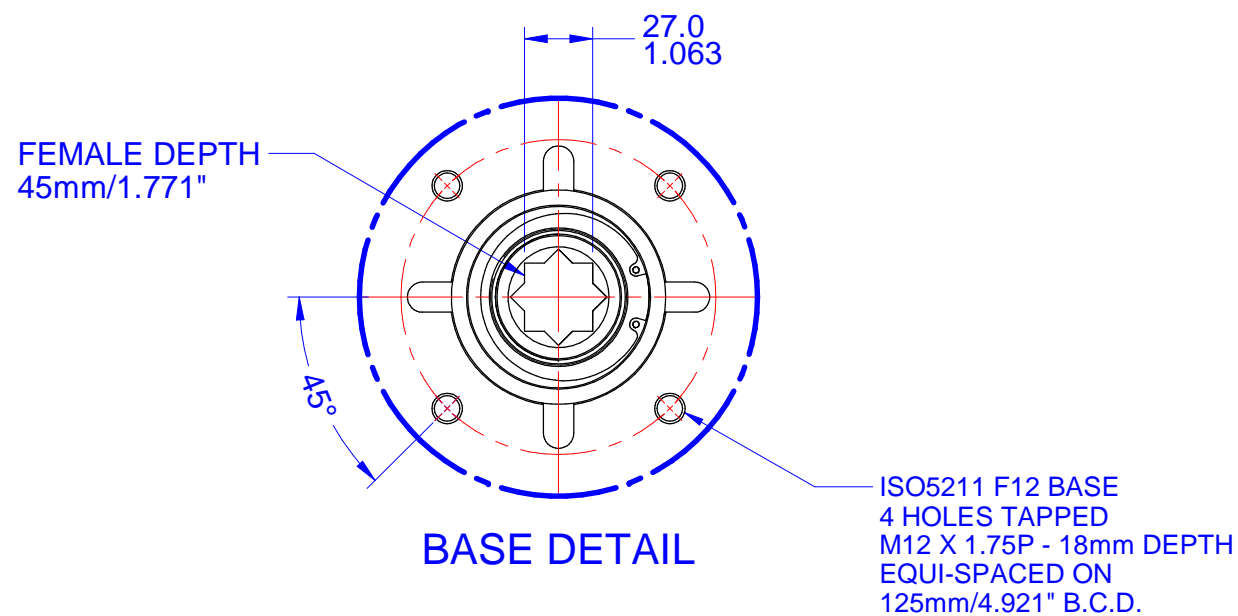

03			
02			
01			
00			
REV	DESCRIPTION	DATE	APVD
REVISION HISTORY			

VISUAL INDICATION

CONDUIT ENTRIES
2 X 1/2" N.P.T.

Notes:

- 1) All dimensions are in mm/INCHES.
- 2) Actuator shown is in the failsafe position of FULLY CLOCKWISE CLOSED.
- 3) Enclosure - EXPLOSIONPROOF.
- 4) ** Designates cover removal allowance.

Innovative Actuation Incorporated

1-215 Traders Blvd. Mississauga, Ontario Canada L4Z-3K5 www.ivact.com

TITLE:

Dimensional Drawing for ivact Model
iVS-CNEN (Explosionproof) Spring Return
Failsafe Electric Actuator (Fails Clockwise)

DOC. NO.:

IV-2055

DATE:

June 28/2018

DRAWING NO.:

iVS-CNEN-X