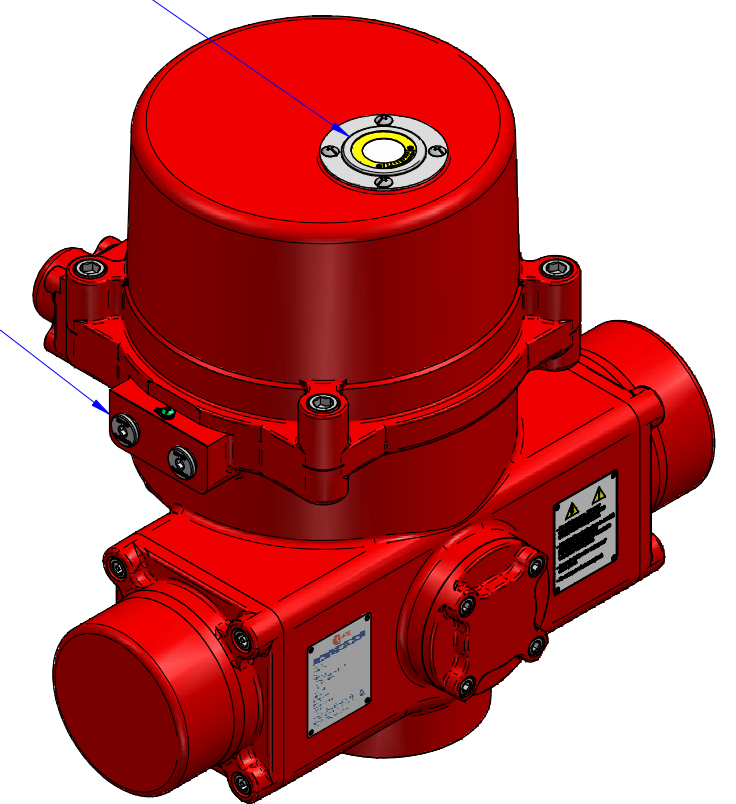

03			
02			
01			
00			
REV	DESCRIPTION	DATE	APVD
REVISION HISTORY			

VISUAL INDICATION

- Notes:
- 1) All dimensions are in mm/INCHES.
  - 2) Actuator shown is in the failsafe position of FULLY CLOCKWISE CLOSED.
  - 3) Enclosure - EXPLOSIONPROOF.
  - 4) \*\* Designates cover removal allowance.

**Innovative Actuation Incorporated**

1-215 Traders Blvd. Mississauga, Ontario Canada L4Z-3K5 www.ivact.com

TITLE:  
**Dimensional Drawing for iVact Model  
iVS-DNEN (Explosionproof) Spring Return  
Failsafe Electric Actuator (Fails Clockwise)**

DOC. NO.: IV-2057      DATE: June 28/2018

DRAWING NO.: **iVS-DNEN-X**