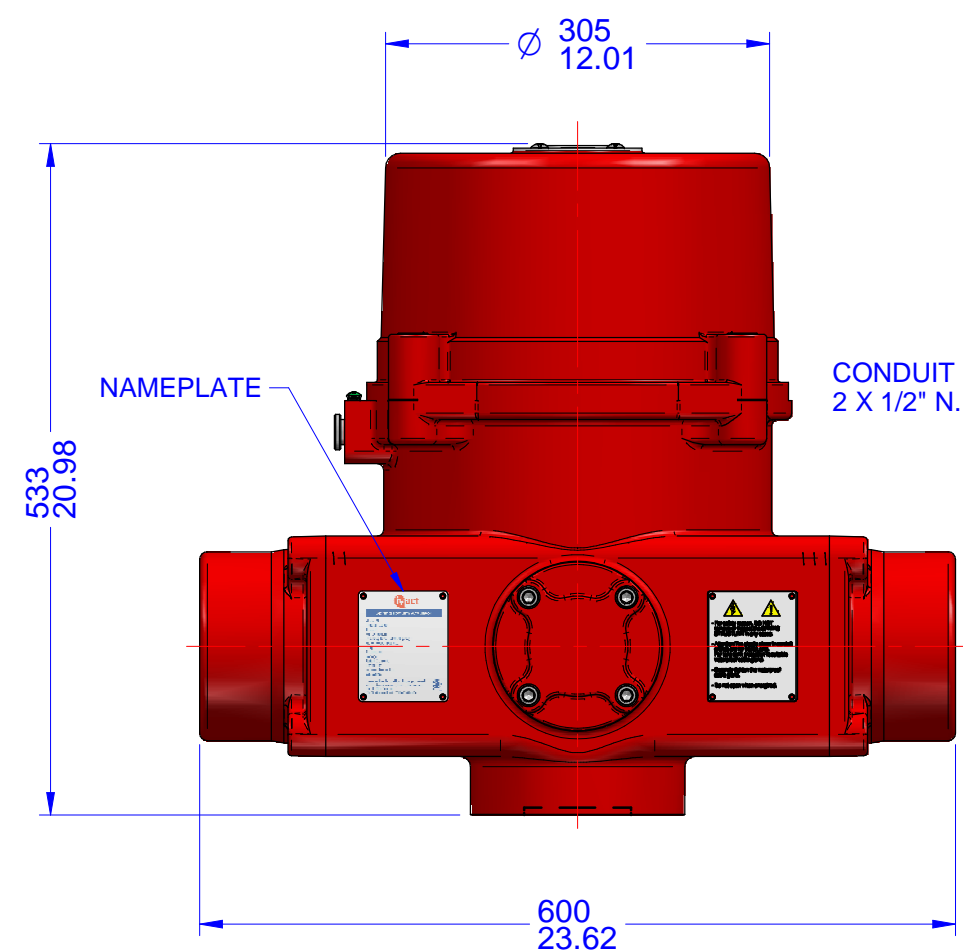

03			
02			
01			
00			
REV	DESCRIPTION	DATE	APVD
REVISION HISTORY			

VISUAL INDICATION

- Notes:
- 1) All dimensions are in mm/INCHES.
  - 2) Actuator shown is in the failsafe position of FULLY CLOCKWISE CLOSED.
  - 3) Enclosure - EXPLOSIONPROOF.
  - 4) \*\* Designates cover removal allowance.

**Innovative Actuation Incorporated**

1-215 Traders Blvd. Mississauga, Ontario Canada L4Z-3K5 www.ivact.com

TITLE:  
**Dimensional Drawing for iVact Model  
iVS-DNEN (Explosionproof) Spring Return  
Failsafe Electric Actuator (Fails Clockwise)**

DOC. NO.: IV-2057      DATE: June 28/2018

DRAWING NO.: **iVS-DNEN-X**