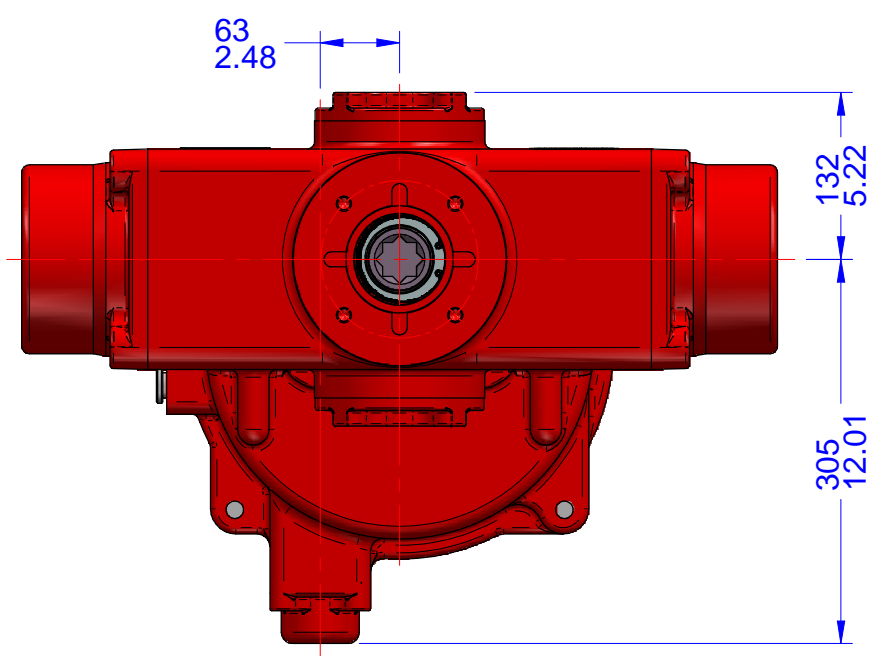

03			
02			
01			
00			
REV	DESCRIPTION	DATE	APVD
REVISION HISTORY			

VISUAL INDICATION

- Notes:
- 1) All dimensions are in mm/INCHES.
  - 2) Actuator shown is in the failsafe position of FULLY CLOCKWISE CLOSED.
  - 3) Enclosure - EXPLOSIONPROOF.
  - 4) \*\* Designates cover removal allowance.

**Innovative Actuation Incorporated**

1-215 Traders Blvd. Mississauga, Ontario Canada L4Z-3K5 www.ivact.com

TITLE:  
**Dimensional Drawing for iVact Model  
iVS-DNEN (Explosionproof) Spring Return  
Failsafe Electric Actuator (Fails Clockwise)**

DOC. NO.: IV-2057      DATE: June 28/2018

DRAWING NO.: **iVS-DNEN-X**