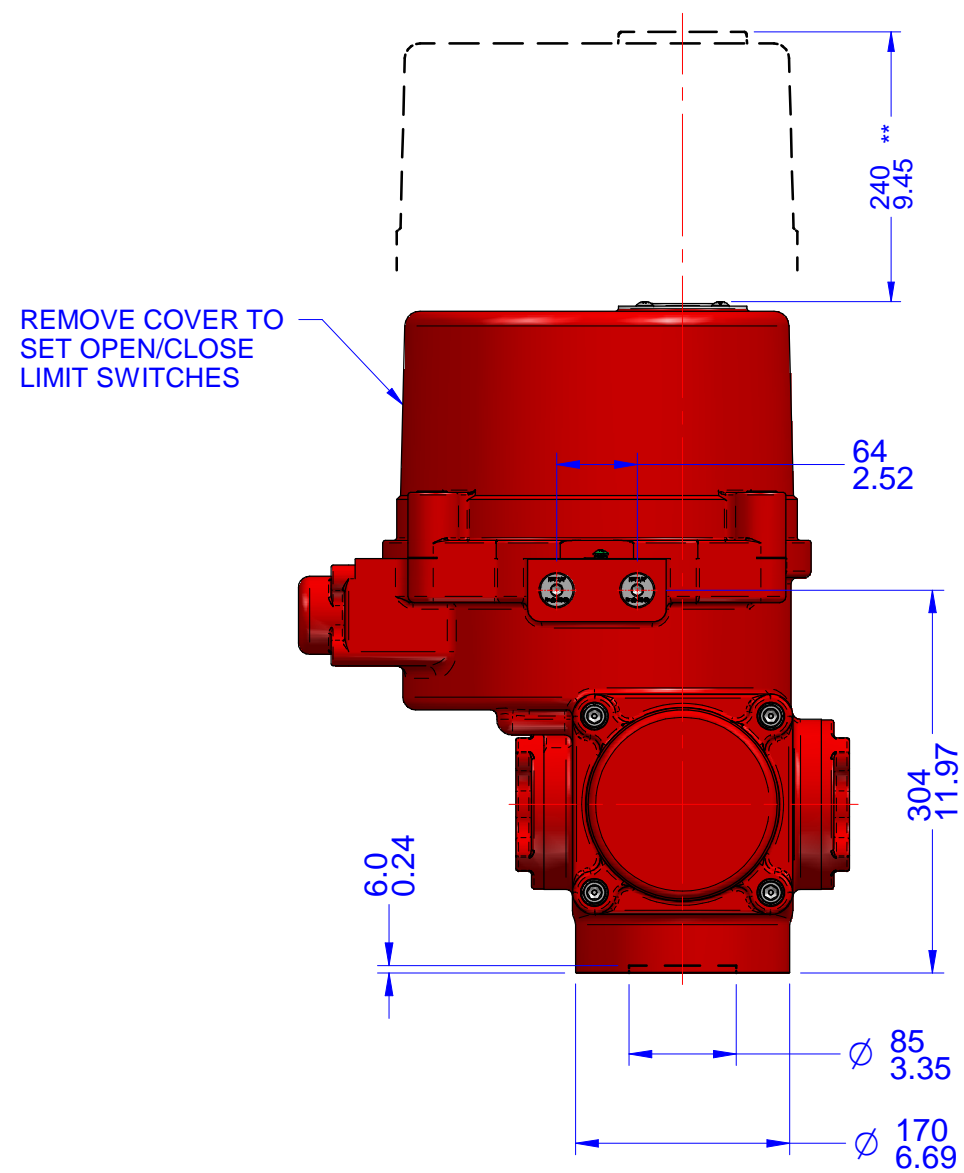

03			
02			
01			
00			
REV	DESCRIPTION	DATE	APVD
REVISION HISTORY			

VISUAL INDICATION

- Notes:
- 1) All dimensions are in mm/INCHES.
  - 2) Actuator shown is in the failsafe position of FULLY CLOCKWISE CLOSED.
  - 3) Enclosure - EXPLOSIONPROOF.
  - 4) \*\* Designates cover removal allowance.

**Innovative Actuation Incorporated**

1-215 Traders Blvd. Mississauga, Ontario Canada L4Z-3K5 www.ivact.com

TITLE:  
**Dimensional Drawing for iVact Model  
iVS-DNEN (Explosionproof) Spring Return  
Failsafe Electric Actuator (Fails Clockwise)**

DOC. NO.: IV-2057      DATE: June 28/2018

DRAWING NO.: **iVS-DNEN-X**