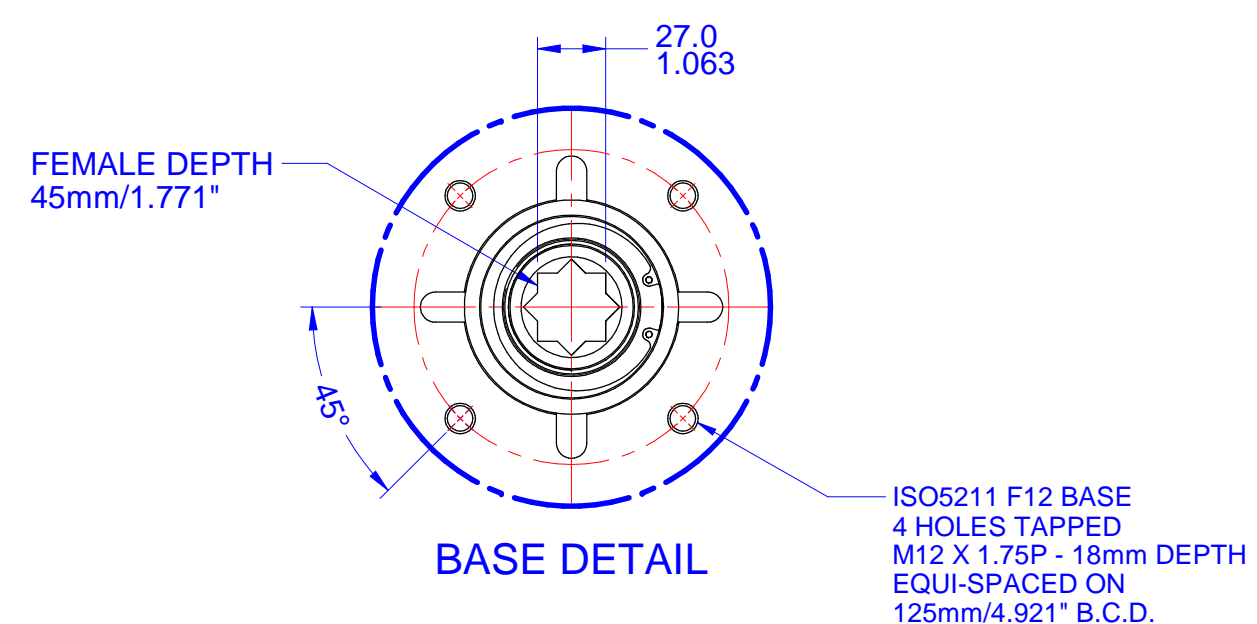

03			
02			
01			
00			
REV	DESCRIPTION	DATE	APVD
REVISION HISTORY			

VISUAL INDICATION

- Notes:
- 1) All dimensions are in mm/INCHES.
  - 2) Actuator shown is in the failsafe position of FULLY CLOCKWISE CLOSED.
  - 3) Enclosure - EXPLOSIONPROOF.
  - 4) \*\* Designates cover removal allowance.

DOC. NO.: IV-2057      DATE: June 28/2018

DRAWING NO.: **iVS-DNEN-X**