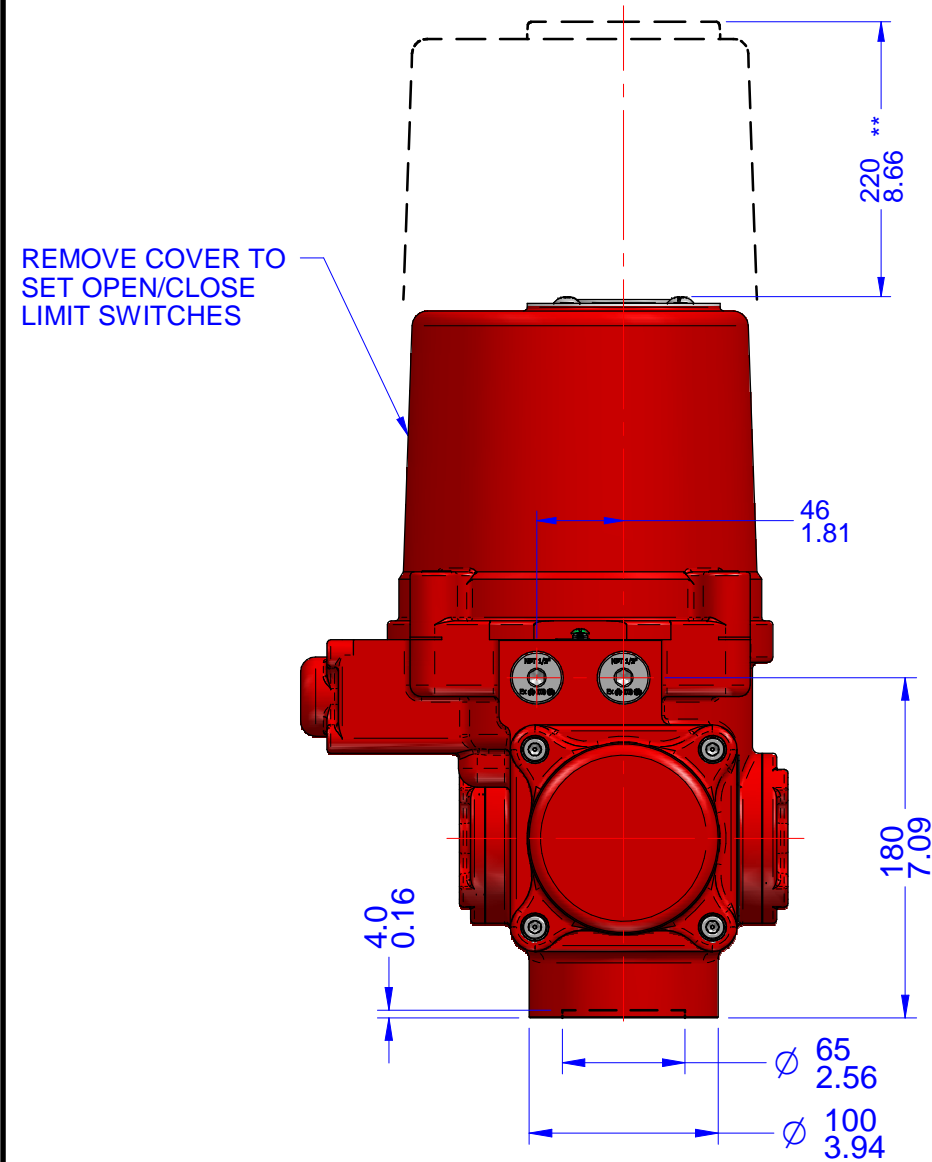

03			
02			
01			
00			
REV	DESCRIPTION	DATE	APVD
REVISION HISTORY			

- Notes:
- 1) All dimensions are in mm/INCHES.
 - 2) Actuator shown is in the failsafe position of FULLY COUNTER CLOCKWISE OPEN.
 - 3) Enclosure - EXPLOSIONPROOF.
 - 4) ** Designates cover removal allowance.

Innovative Actuation Incorporated

1-215 Traders Blvd. Mississauga, Ontario Canada L4Z-3K5 www.ivact.com

TITLE:

Dimensional Drawing for iVact Model iVS-ANEN (Explosionproof) Spring Return Failsafe Electric Actuator (Fails Counter Clockwise)

DOC. NO.: IV-2059

DATE: June 28/2018

DRAWING NO.:

iVS-ANEN-Y