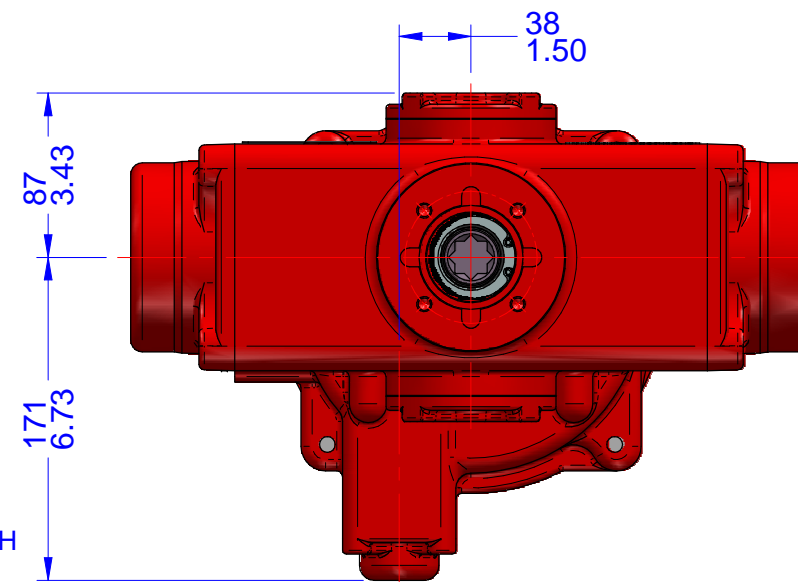

03			
02			
01			
00			
REV	DESCRIPTION	DATE	APVD
REVISION HISTORY			

- Notes:
- 1) All dimensions are in mm/INCHES.
 - 2) Actuator shown is in the failsafe position of FULLY COUNTER CLOCKWISE OPEN.
 - 3) Enclosure - EXPLOSIONPROOF.
 - 4) ** Designates cover removal allowance.

Innovative Actuation Incorporated

1-215 Traders Blvd. Mississauga, Ontario Canada L4Z-3K5 www.ivact.com

TITLE:

Dimensional Drawing for iVact Model iVS-ANEN (Explosionproof) Spring Return Failsafe Electric Actuator (Fails Counter Clockwise)

DOC. NO.: IV-2059

DATE: June 28/2018

DRAWING NO.:

iVS-ANEN-Y