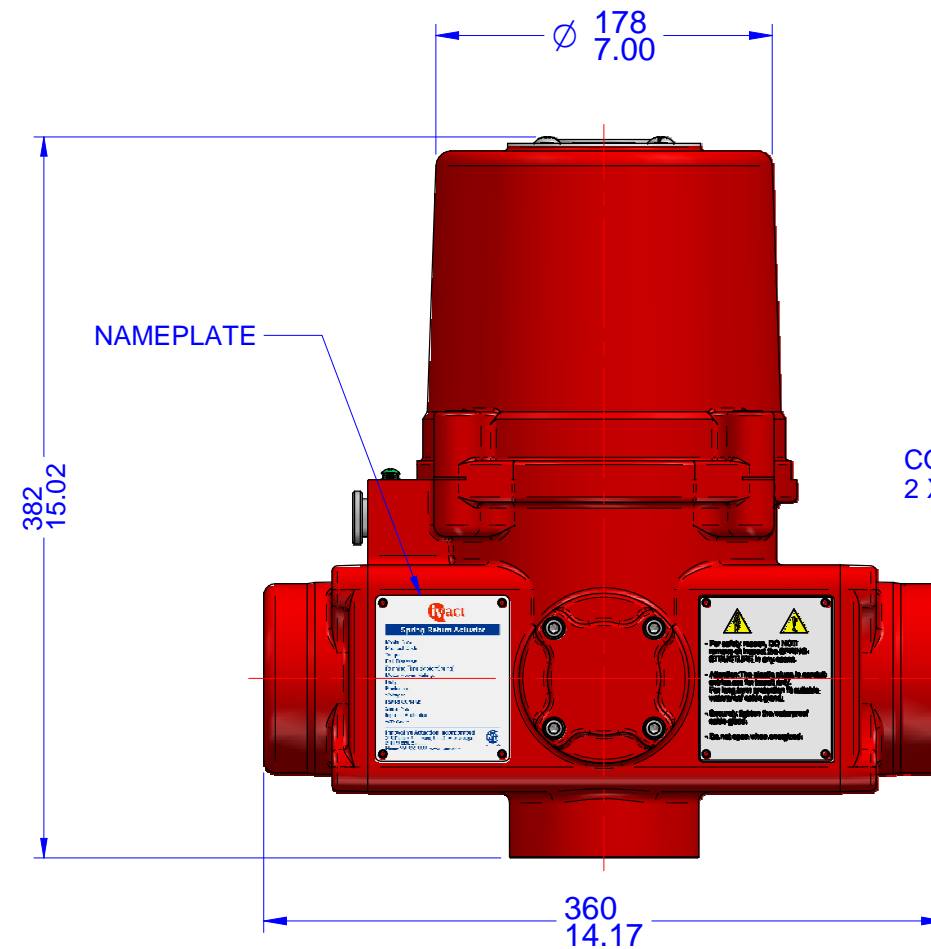

03			
02			
01			
00			
REV	DESCRIPTION	DATE	APVD
REVISION HISTORY			

- Notes:
- 1) All dimensions are in mm/INCHES.
 - 2) Actuator shown is in the failsafe position of FULLY COUNTER CLOCKWISE OPEN.
 - 3) Enclosure - EXPLOSIONPROOF.
 - 4) ** Designates cover removal allowance.

Innovative Actuation Incorporated

1-215 Traders Blvd. Mississauga, Ontario Canada L4Z-3K5 www.ivact.com

TITLE:

Dimensional Drawing for iVact Model iVS-ANEN (Explosionproof) Spring Return Failsafe Electric Actuator (Fails Counter Clockwise)

DOC. NO.: IV-2059

DATE: June 28/2018

DRAWING NO.:

iVS-ANEN-Y