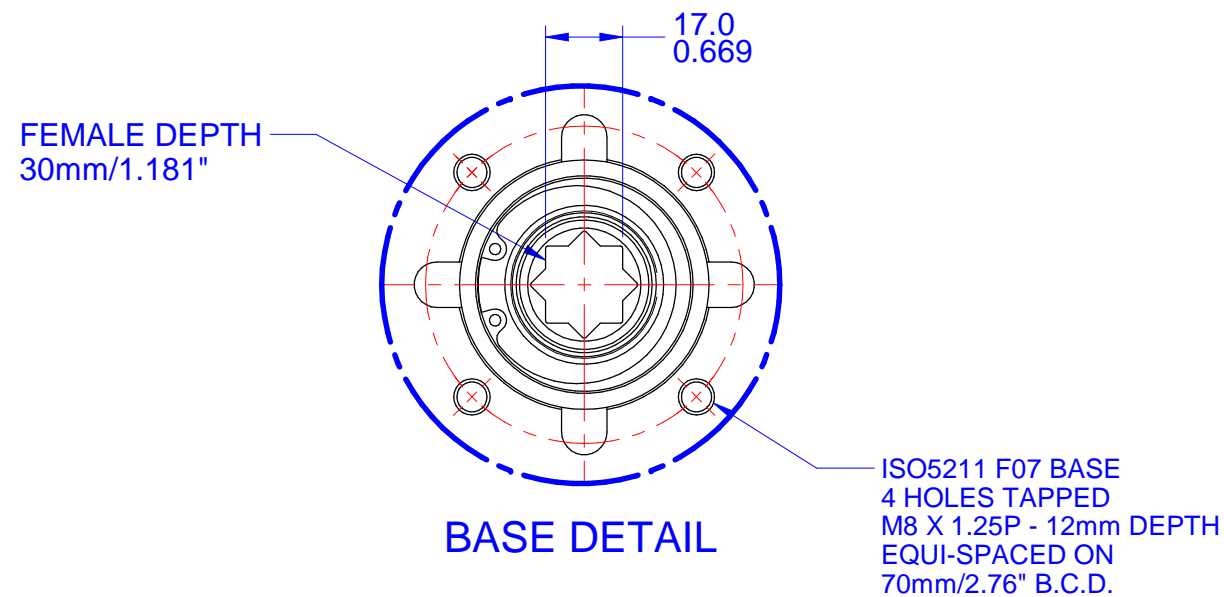

03			
02			
01			
00			
REV	DESCRIPTION	DATE	APVD
REVISION HISTORY			

- Notes:
- 1) All dimensions are in mm/INCHES.
 - 2) Actuator shown is in the failsafe position of FULLY COUNTER CLOCKWISE OPEN.
 - 3) Enclosure - EXPLOSIONPROOF.
 - 4) ** Designates cover removal allowance.

DOC. NO.: IV-2059

DATE: June 28/2018

DRAWING NO.:

iVS-ANEN-Y