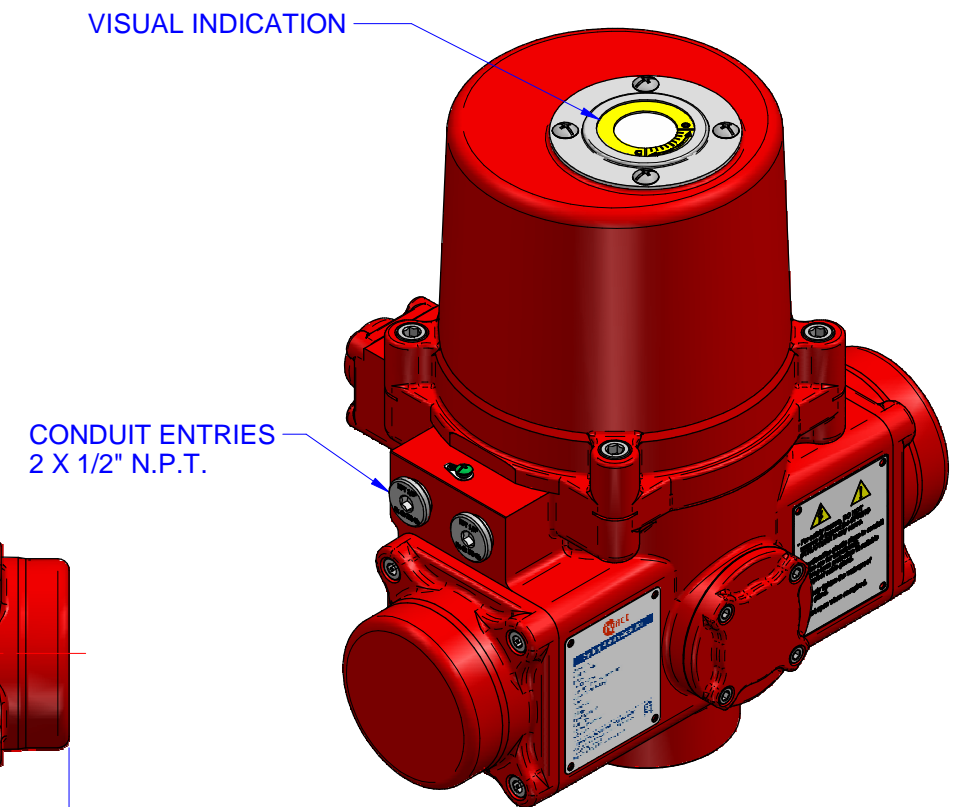

03			
02			
01			
00			
REV	DESCRIPTION	DATE	APVD
REVISION HISTORY			

- Notes:
- 1) All dimensions are in mm/INCHES.
 - 2) Actuator shown is in the failsafe position of FULLY COUNTER CLOCKWISE OPEN.
 - 3) Enclosure - EXPLOSIONPROOF.
 - 4) ** Designates cover removal allowance.

Innovative Actuation Incorporated

1-215 Traders Blvd. Mississauga, Ontario Canada L4Z-3K5 www.ivact.com

TITLE:

Dimensional Drawing for iVact Model iVS-ANEN (Explosionproof) Spring Return Failsafe Electric Actuator (Fails Counter Clockwise)