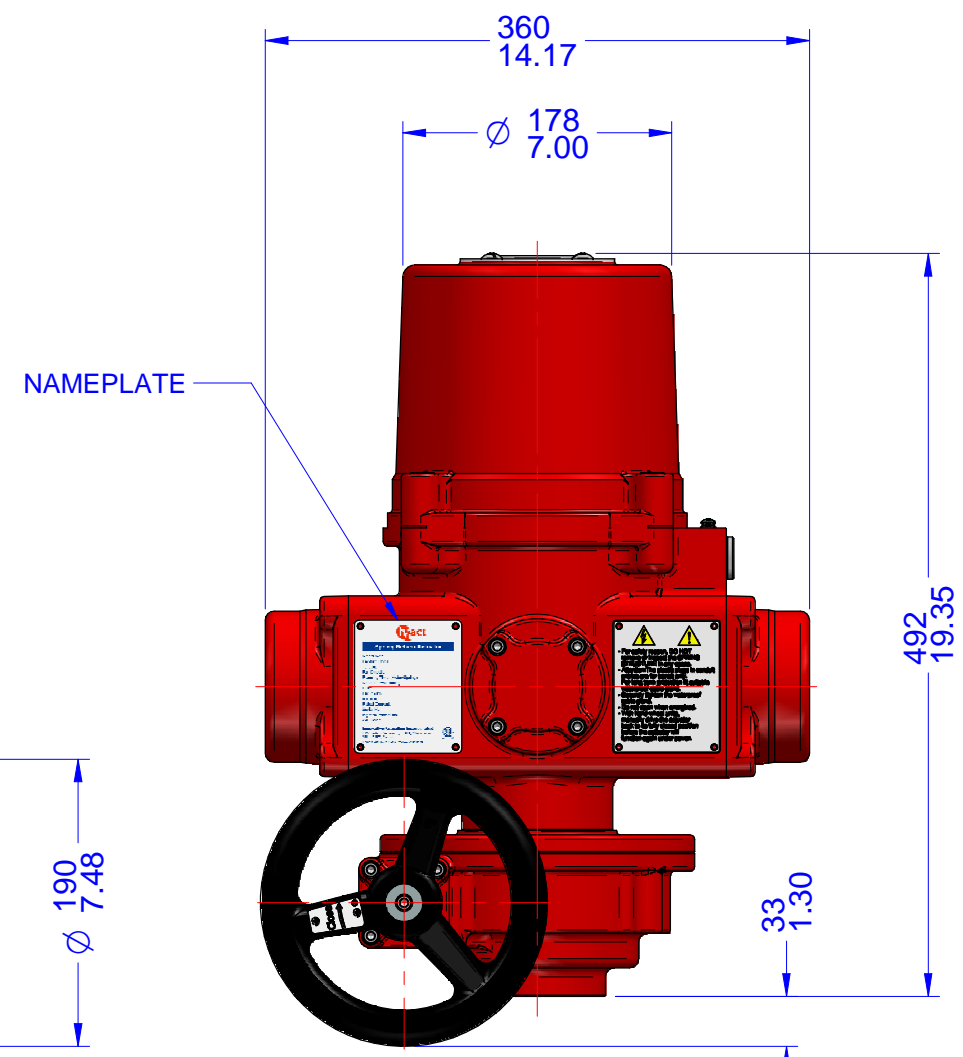

03			
02			
01			
00			
REV	DESCRIPTION	DATE	APVD
REVISION HISTORY			

- Notes:
- 1) All dimensions are in mm/INCHES.
 - 2) Actuator shown is in the failsafe position of FULLY COUNTER CLOCKWISE OPEN.
 - 3) Enclosure - EXPLOSIONPROOF.
 - 4) ** Designates cover removal allowance.

Innovative Actuation Incorporated

1-215 Traders Blvd. Mississauga, Ontario Canada L4Z-3K5 www.ivact.com

TITLE:

Dimensional Drawing for ivact Model iVS-AHEN
(Explosionproof) Spring Return Failsafe Electric Actuator
with Manual Override (Fails Counter Clockwise)

DOC. NO.: IV-2060	DATE: July 5/2018
----------------------	----------------------

DRAWING NO.:

iVS-AHEN-Y