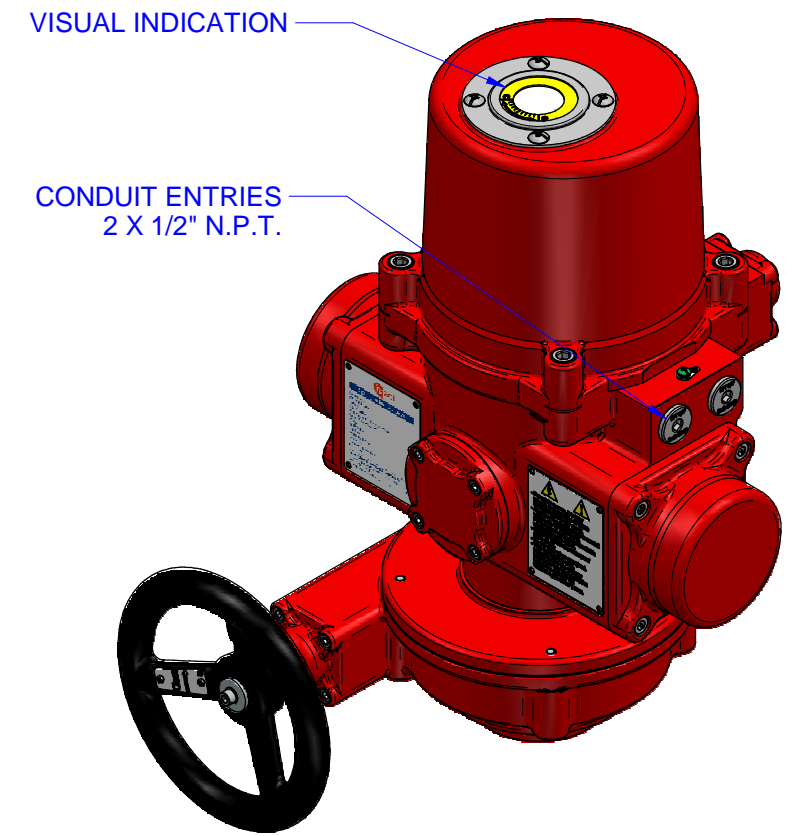

03			
02			
01			
00			
REV	DESCRIPTION	DATE	APVD
REVISION HISTORY			

- Notes:
- 1) All dimensions are in mm/INCHES.
 - 2) Actuator shown is in the failsafe position of FULLY COUNTER CLOCKWISE OPEN.
 - 3) Enclosure - EXPLOSIONPROOF.
 - 4) ** Designates cover removal allowance.

Innovative Actuation Incorporated

1-215 Traders Blvd. Mississauga, Ontario Canada L4Z-3K5 www.ivact.com

TITLE:

Dimensional Drawing for ivact Model iVS-AHEN
(Explosionproof) Spring Return Failsafe Electric Actuator
with Manual Override (Fails Counter Clockwise)