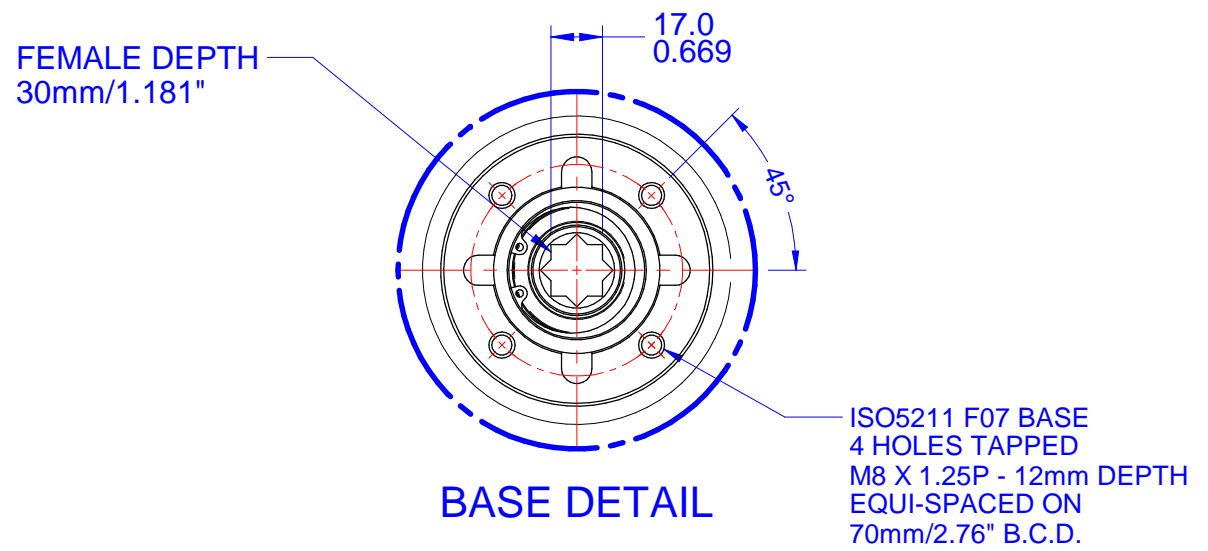

03			
02			
01			
00			
REV	DESCRIPTION	DATE	APVD
REVISION HISTORY			

- Notes:
- 1) All dimensions are in mm/INCHES.
 - 2) Actuator shown is in the failsafe position of FULLY COUNTER CLOCKWISE OPEN.
 - 3) Enclosure - EXPLOSIONPROOF.
 - 4) ** Designates cover removal allowance.