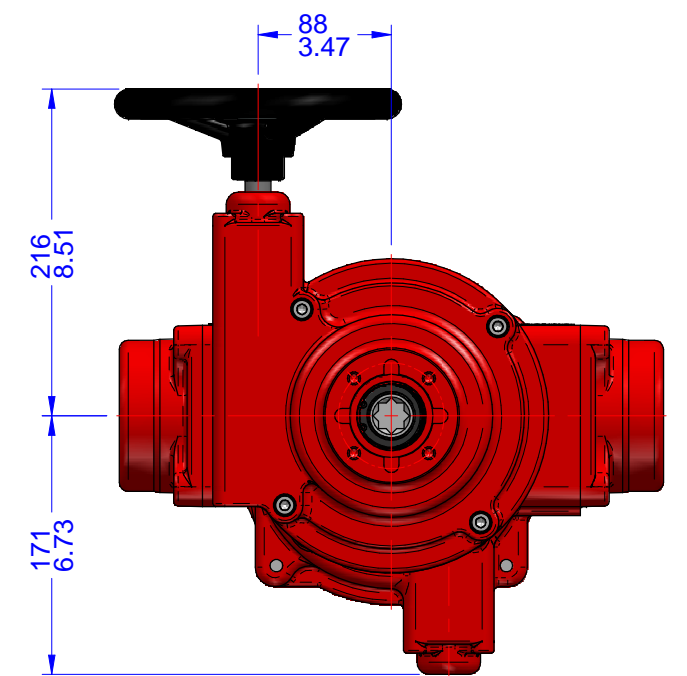

03			
02			
01			
00			
REV	DESCRIPTION	DATE	APVD
REVISION HISTORY			

- Notes:
- 1) All dimensions are in mm/INCHES.
 - 2) Actuator shown is in the failsafe position of FULLY COUNTER CLOCKWISE OPEN.
 - 3) Enclosure - EXPLOSIONPROOF.
 - 4) ** Designates cover removal allowance.

Innovative Actuation Incorporated

1-215 Traders Blvd. Mississauga, Ontario Canada L4Z-3K5 www.ivact.com

TITLE:

Dimensional Drawing for ivact Model iVS-AHEN
(Explosionproof) Spring Return Failsafe Electric Actuator
with Manual Override (Fails Counter Clockwise)