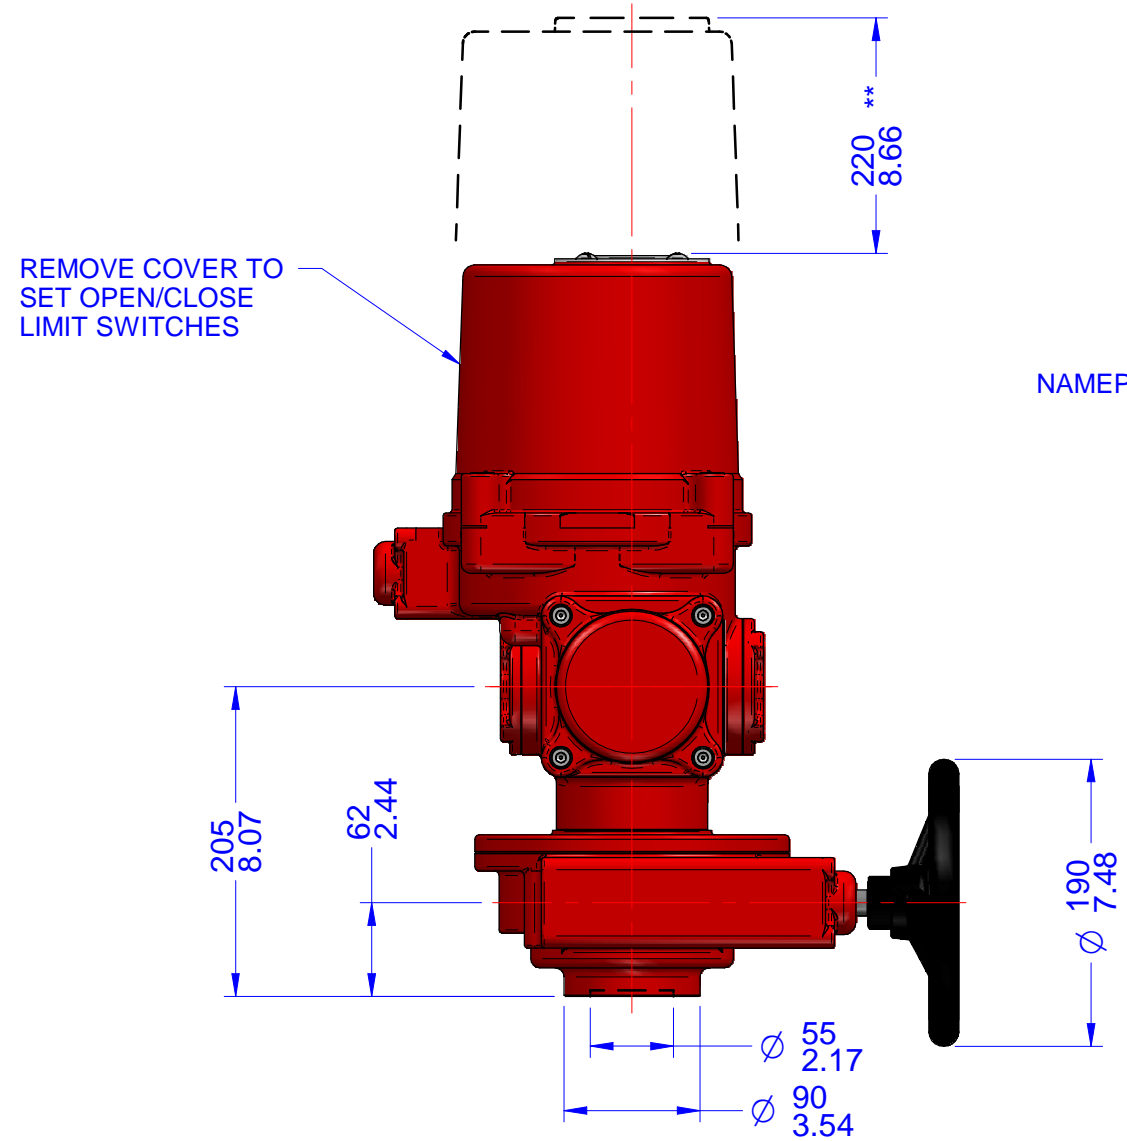

03			
02			
01			
00			
REV	DESCRIPTION	DATE	APVD
REVISION HISTORY			

- Notes:
- 1) All dimensions are in mm/INCHES.
 - 2) Actuator shown is in the failsafe position of FULLY COUNTER CLOCKWISE OPEN.
 - 3) Enclosure - EXPLOSIONPROOF.
 - 4) ** Designates cover removal allowance.

Innovative Actuation Incorporated

1-215 Traders Blvd. Mississauga, Ontario Canada L4Z-3K5 www.ivact.com

TITLE:

Dimensional Drawing for ivact Model iVS-AHEN
(Explosionproof) Spring Return Failsafe Electric Actuator
with Manual Override (Fails Counter Clockwise)

DOC. NO.: IV-2060	DATE: July 5/2018
----------------------	----------------------

DRAWING NO.:

iVS-AHEN-Y