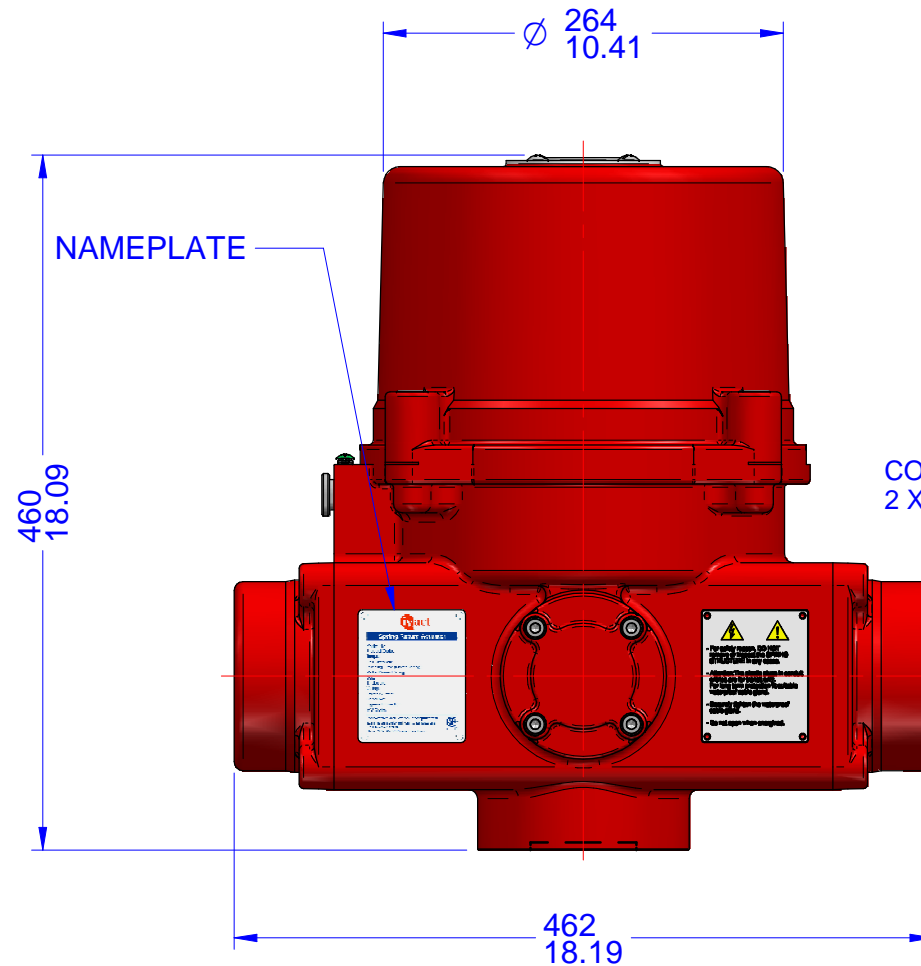

03			
02			
01			
00			
REV	DESCRIPTION	DATE	APVD
REVISION HISTORY			

- Notes:
- 1) All dimensions are in mm/INCHES.
  - 2) Actuator shown is in the failsafe position of FULLY COUNTER CLOCKWISE OPEN.
  - 3) Enclosure - EXPLOSIONPROOF.
  - 4) \*\* Designates cover removal allowance.

**Innovative Actuation Incorporated**

1-215 Traders Blvd. Mississauga, Ontario Canada L4Z-3K5 www.ivact.com

TITLE:

Dimensional Drawing for iVact Model iVS-BNEN  
(Explosionproof) Spring Return Failsafe Electric  
Actuator (Fails Counter Clockwise)

DOC. NO.:

IV-2061

DATE:

June 28/2018

DRAWING NO.:

**iVS-BNEN-Y**