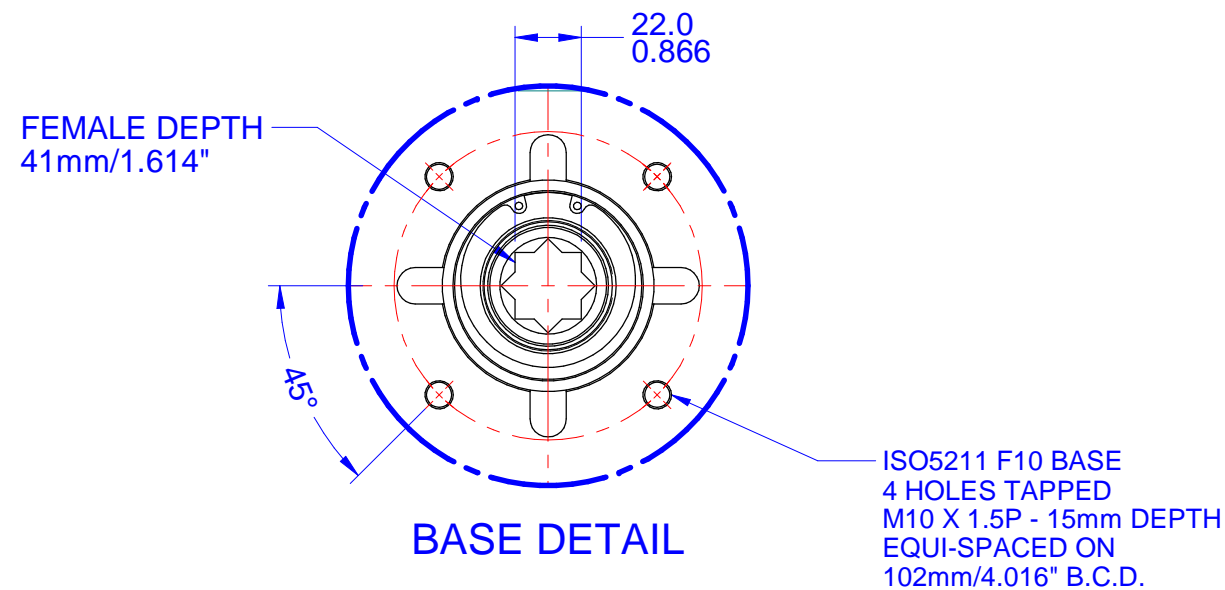

03			
02			
01			
00			
REV	DESCRIPTION	DATE	APVD
REVISION HISTORY			

- Notes:
- 1) All dimensions are in mm/INCHES.
  - 2) Actuator shown is in the failsafe position of FULLY COUNTER CLOCKWISE OPEN.
  - 3) Enclosure - EXPLOSIONPROOF.
  - 4) \*\* Designates cover removal allowance.