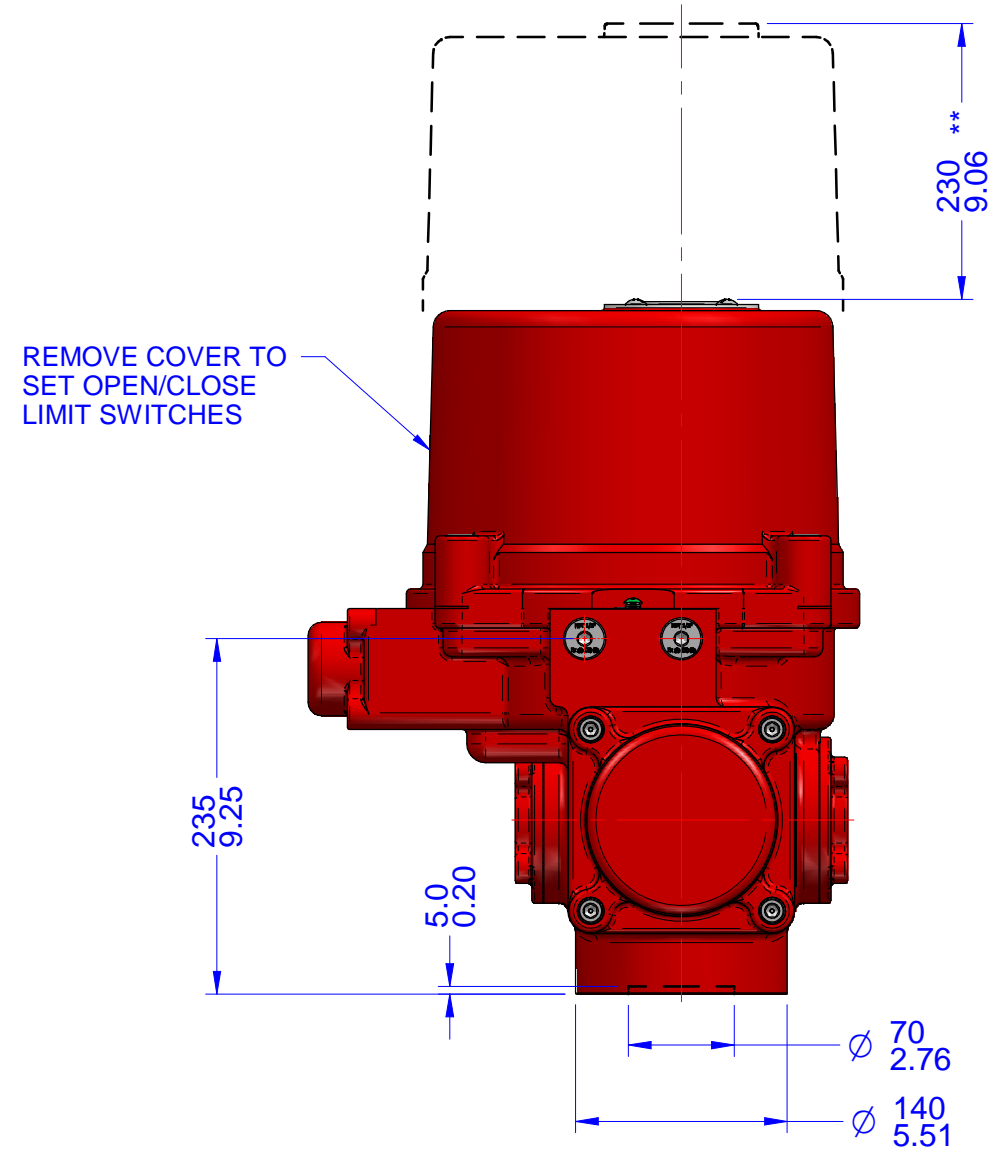

03			
02			
01			
00			
REV	DESCRIPTION	DATE	APVD
REVISION HISTORY			

- Notes:
- 1) All dimensions are in mm/INCHES.
  - 2) Actuator shown is in the failsafe position of FULLY COUNTER CLOCKWISE OPEN.
  - 3) Enclosure - EXPLOSIONPROOF.
  - 4) \*\* Designates cover removal allowance.

**Innovative Actuation Incorporated**

1-215 Traders Blvd. Mississauga, Ontario Canada L4Z-3K5 www.ivact.com

TITLE:

Dimensional Drawing for iVact Model iVS-BNEN  
(Explosionproof) Spring Return Failsafe Electric  
Actuator (Fails Counter Clockwise)

DOC. NO.:

IV-2061

DATE:

June 28/2018

DRAWING NO.:

**iVS-BNEN-Y**