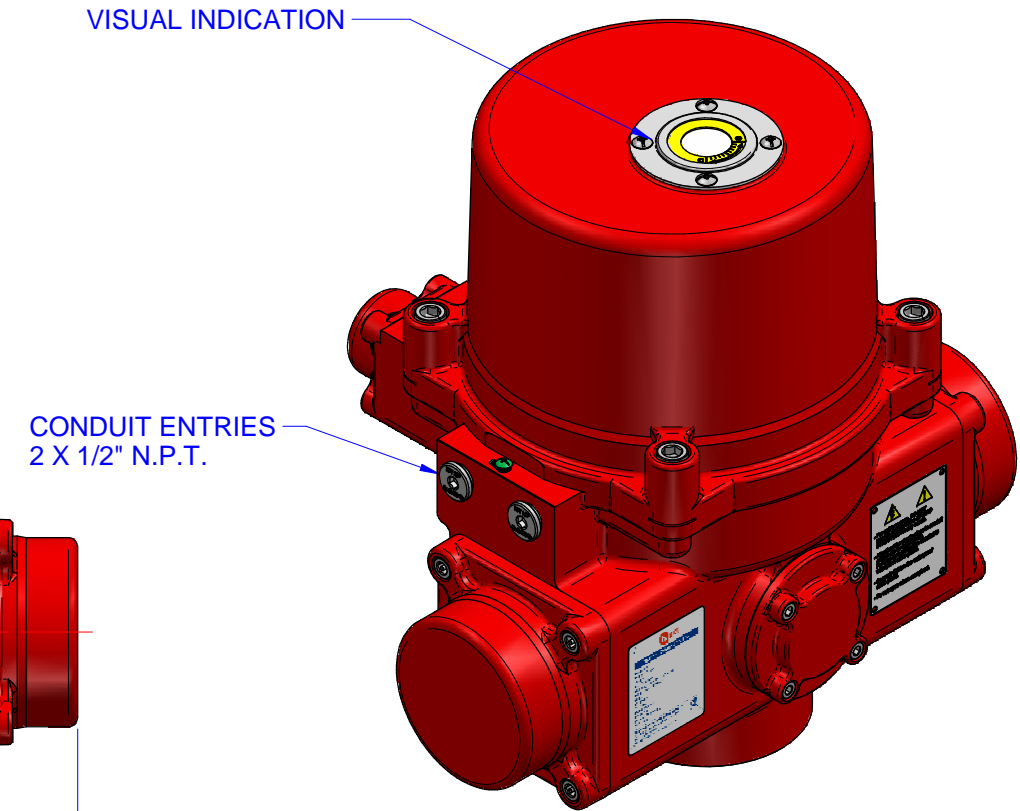

03			
02			
01			
00			
REV	DESCRIPTION	DATE	APVD
REVISION HISTORY			

- Notes:
- 1) All dimensions are in mm/INCHES.
  - 2) Actuator shown is in the failsafe position of FULLY COUNTER CLOCKWISE OPEN.
  - 3) Enclosure - EXPLOSIONPROOF.
  - 4) \*\* Designates cover removal allowance.

**Innovative Actuation Incorporated**

1-215 Traders Blvd. Mississauga, Ontario Canada L4Z-3K5 www.ivact.com

TITLE:

Dimensional Drawing for iVact Model iVS-BNEN  
(Explosionproof) Spring Return Failsafe Electric  
Actuator (Fails Counter Clockwise)