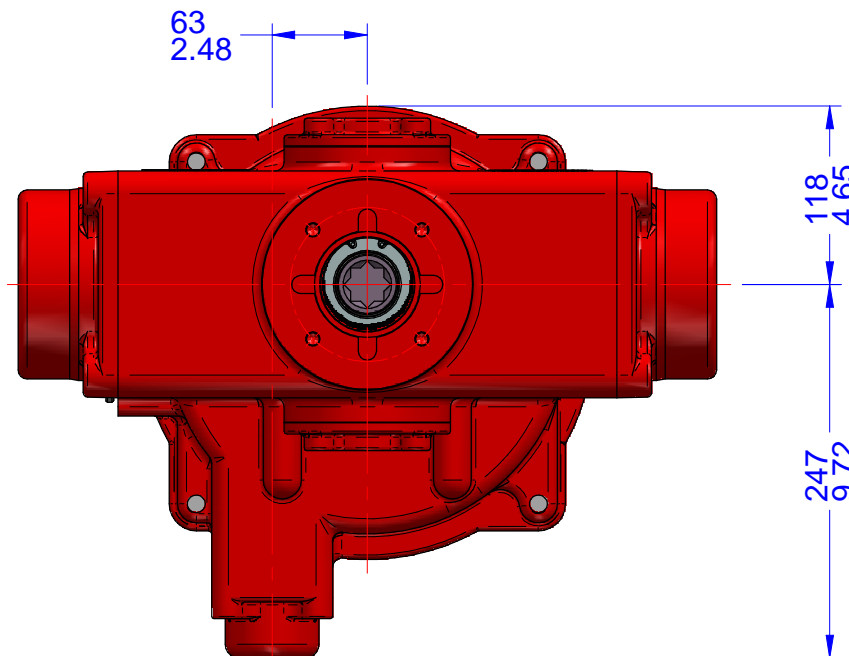

03			
02			
01			
00			
REV	DESCRIPTION	DATE	APVD
REVISION HISTORY			

- Notes:
- 1) All dimensions are in mm/INCHES.
  - 2) Actuator shown is in the failsafe position of FULLY COUNTER CLOCKWISE OPEN.
  - 3) Enclosure - EXPLOSIONPROOF.
  - 4) \*\* Designates cover removal allowance.

**Innovative Actuation Incorporated**

1-215 Traders Blvd. Mississauga, Ontario Canada L4Z-3K5 www.ivact.com

TITLE:

Dimensional Drawing for iVact Model iVS-BNEN  
(Explosionproof) Spring Return Failsafe Electric  
Actuator (Fails Counter Clockwise)

DOC. NO.:

IV-2061

DATE:

June 28/2018

DRAWING NO.:

**iVS-BNEN-Y**