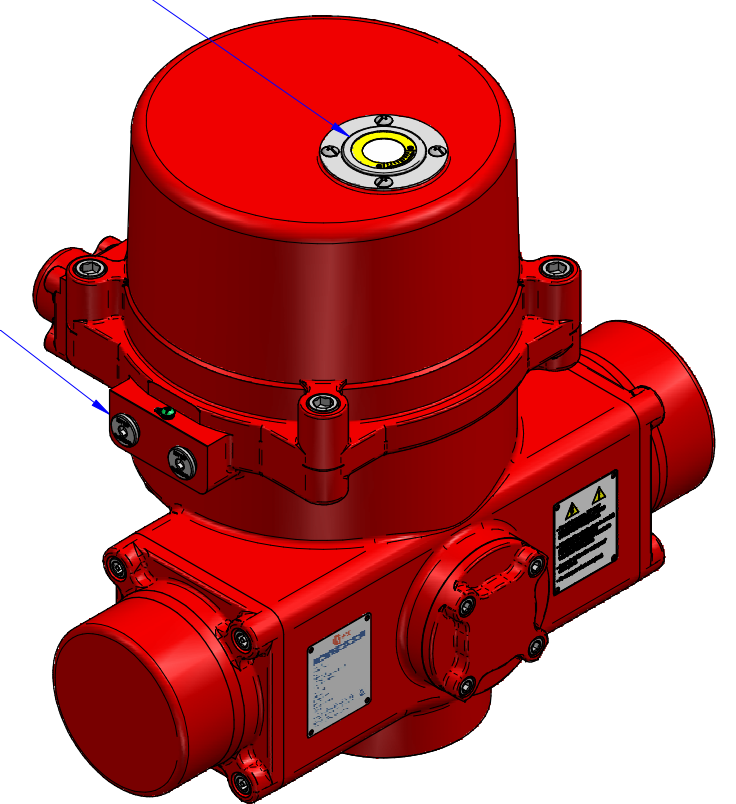

03			
02			
01			
00			
REV	DESCRIPTION	DATE	APVD
REVISION HISTORY			

VISUAL INDICATION

- Notes:
- 1) All dimensions are in mm/INCHES.
 - 2) Actuator shown is in the failsafe position of FULLY COUNTER CLOCKWISE OPEN.
 - 3) Enclosure - EXPLOSIONPROOF.
 - 4) ** Designates cover removal allowance.

Innovative Actuation Incorporated

1-215 Traders Blvd. Mississauga, Ontario Canada L4Z-3K5 www.ivact.com

TITLE:
**Dimensional Drawing for iVact Model iVS-CNEN
(Explosionproof) Spring Return Failsafe
Electric Actuator (Fails Counter Clockwise)**