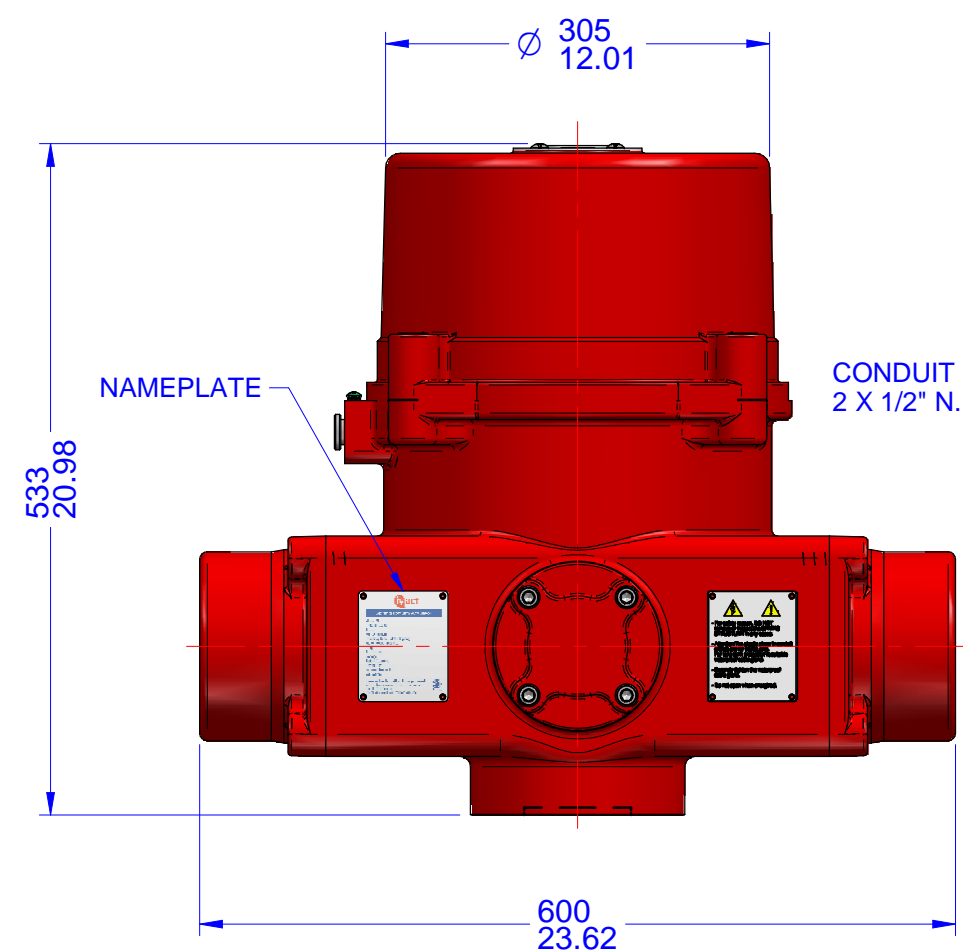

03			
02			
01			
00			
REV	DESCRIPTION	DATE	APVD
REVISION HISTORY			

VISUAL INDICATION

- Notes:
- 1) All dimensions are in mm/INCHES.
 - 2) Actuator shown is in the failsafe position of FULLY COUNTER CLOCKWISE OPEN.
 - 3) Enclosure - EXPLOSIONPROOF.
 - 4) ** Designates cover removal allowance.

Innovative Actuation Incorporated

1-215 Traders Blvd. Mississauga, Ontario Canada L4Z-3K5 www.ivact.com

TITLE:
**Dimensional Drawing for iVact Model iVS-CNEN
(Explosionproof) Spring Return Failsafe
Electric Actuator (Fails Counter Clockwise)**

DOC. NO.: IV-2063 DATE: June 28/2018

DRAWING NO.: **iVS-CNEN-Y**