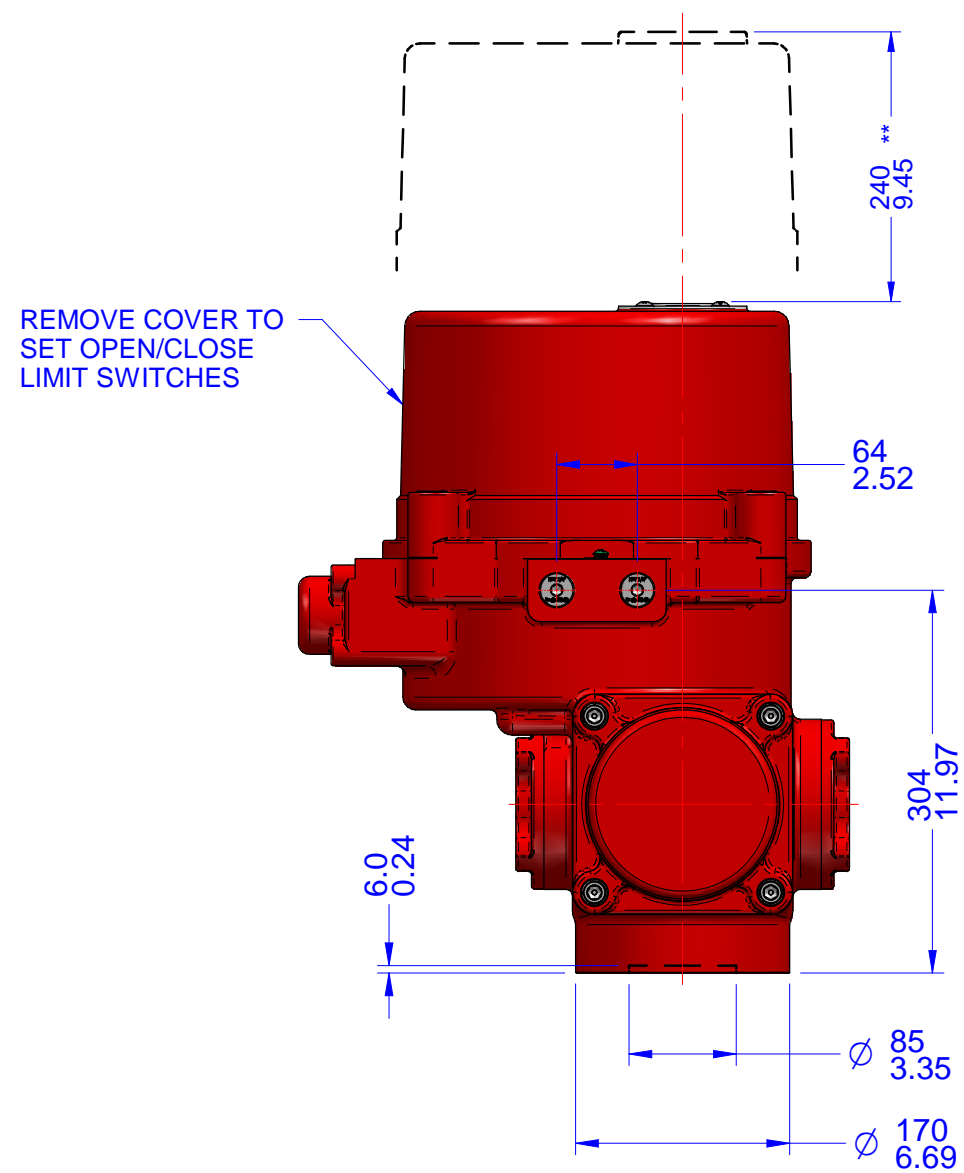

03			
02			
01			
00			
REV	DESCRIPTION	DATE	APVD
REVISION HISTORY			

VISUAL INDICATION

- Notes:
- 1) All dimensions are in mm/INCHES.
 - 2) Actuator shown is in the failsafe position of FULLY COUNTER CLOCKWISE OPEN.
 - 3) Enclosure - EXPLOSIONPROOF.
 - 4) ** Designates cover removal allowance.

Innovative Actuation Incorporated

1-215 Traders Blvd. Mississauga, Ontario Canada L4Z-3K5 www.ivact.com

TITLE:
**Dimensional Drawing for iVact Model iVS-CNEN
(Explosionproof) Spring Return Failsafe
Electric Actuator (Fails Counter Clockwise)**

DOC. NO.: IV-2063 DATE: June 28/2018

DRAWING NO.: **iVS-CNEN-Y**