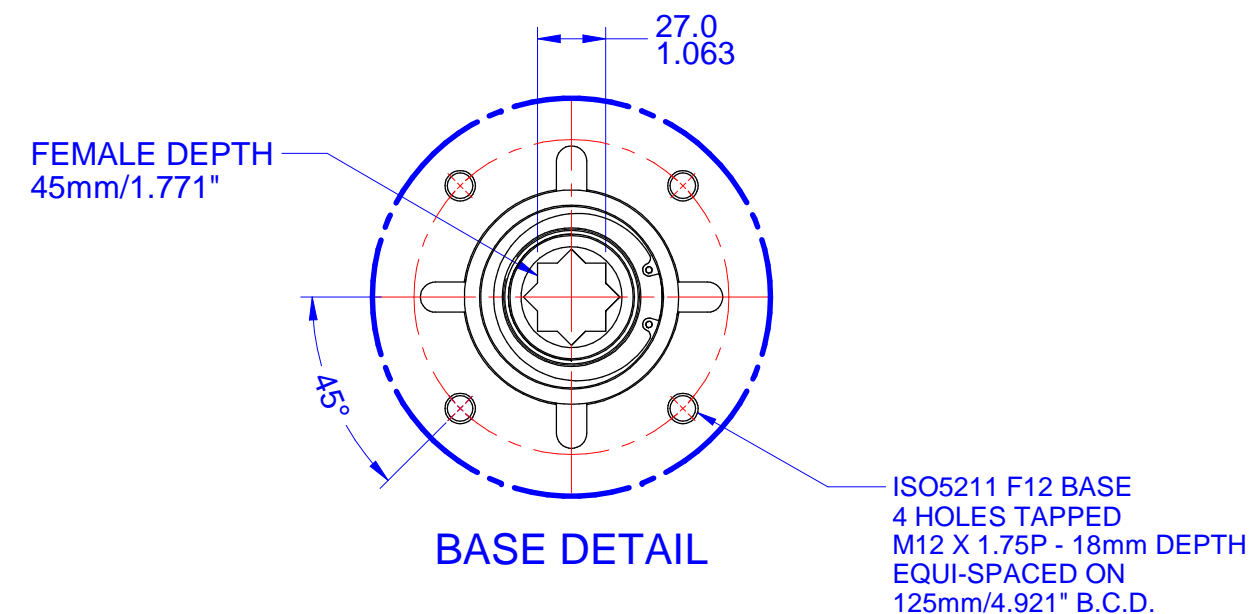

03			
02			
01			
00			
REV	DESCRIPTION	DATE	APVD
REVISION HISTORY			

VISUAL INDICATION

- Notes:
- 1) All dimensions are in mm/INCHES.
 - 2) Actuator shown is in the failsafe position of FULLY COUNTER CLOCKWISE OPEN.
 - 3) Enclosure - EXPLOSIONPROOF.
 - 4) ** Designates cover removal allowance.

DOC. NO.: IV-2063 DATE: June 28/2018

DRAWING NO.: **iVS-CNEN-Y**