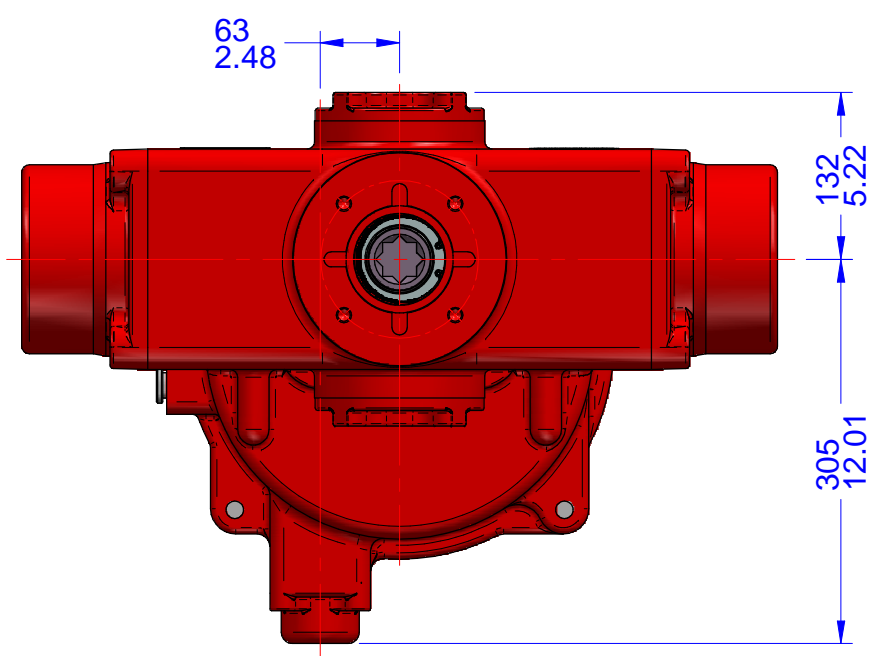

03			
02			
01			
00			
REV	DESCRIPTION	DATE	APVD
REVISION HISTORY			

VISUAL INDICATION

- Notes:
- 1) All dimensions are in mm/INCHES.
 - 2) Actuator shown is in the failsafe position of FULLY COUNTER CLOCKWISE OPEN.
 - 3) Enclosure - EXPLOSIONPROOF.
 - 4) ** Designates cover removal allowance.

Innovative Actuation Incorporated

1-215 Traders Blvd. Mississauga, Ontario Canada L4Z-3K5 www.ivact.com

TITLE:
**Dimensional Drawing for iVact Model iVS-CNEN
(Explosionproof) Spring Return Failsafe
Electric Actuator (Fails Counter Clockwise)**

DOC. NO.: IV-2063 DATE: June 28/2018

DRAWING NO.: **iVS-CNEN-Y**