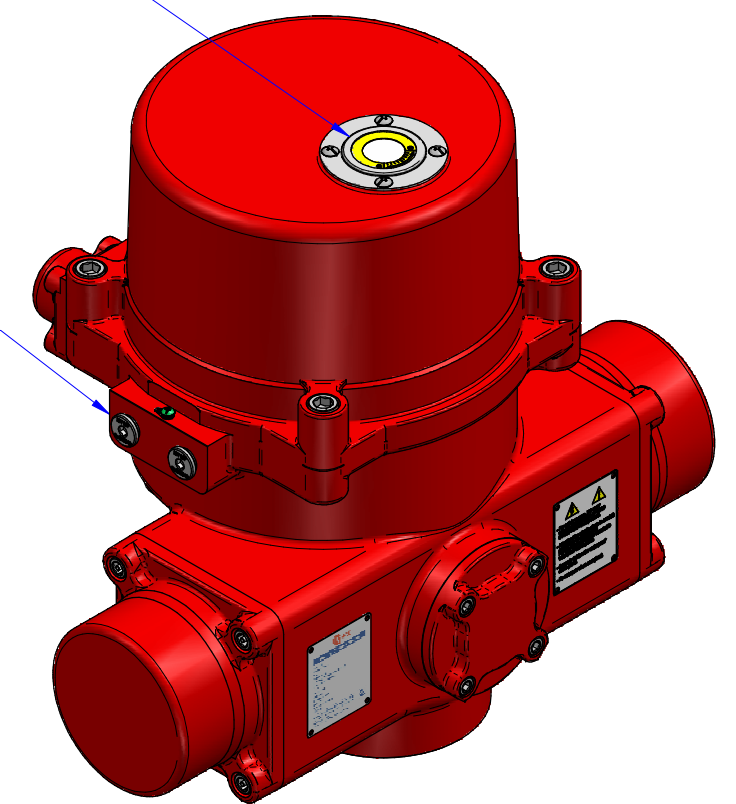

03			
02			
01			
00			
REV	DESCRIPTION	DATE	APVD
REVISION HISTORY			

VISUAL INDICATION

- Notes:
- 1) All dimensions are in mm/INCHES.
 - 2) Actuator shown is in the failsafe position of FULLY COUNTER CLOCKWISE OPEN.
 - 3) Enclosure - EXPLOSIONPROOF.
 - 4) ** Designates cover removal allowance.

Innovative Actuation Incorporated

1-215 Traders Blvd. Mississauga, Ontario Canada L4Z-3K5 www.ivact.com

TITLE:
**Dimensional Drawing for iVact Model iVS-DNEN
(Explosionproof) Spring Return Failsafe
Electric Actuator (Fails Counter Clockwise)**