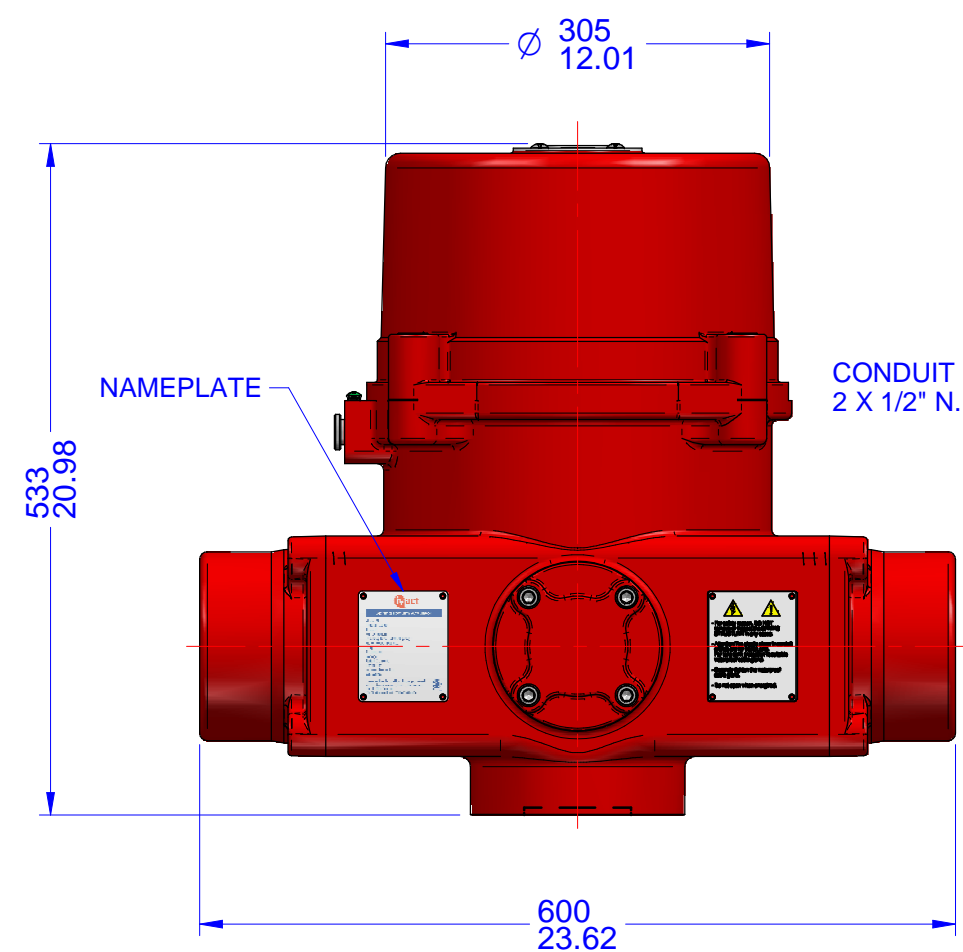

03			
02			
01			
00			
REV	DESCRIPTION	DATE	APVD
REVISION HISTORY			

VISUAL INDICATION

- Notes:
- 1) All dimensions are in mm/INCHES.
 - 2) Actuator shown is in the failsafe position of FULLY COUNTER CLOCKWISE OPEN.
 - 3) Enclosure - EXPLOSIONPROOF.
 - 4) ** Designates cover removal allowance.

Innovative Actuation Incorporated

1-215 Traders Blvd. Mississauga, Ontario Canada L4Z-3K5 www.ivact.com

TITLE:
**Dimensional Drawing for iVact Model iVS-DNEN
(Explosionproof) Spring Return Failsafe
Electric Actuator (Fails Counter Clockwise)**

DOC. NO.: IV-2065 DATE: June 28/2018

DRAWING NO.: **iVS-DNEN-Y**