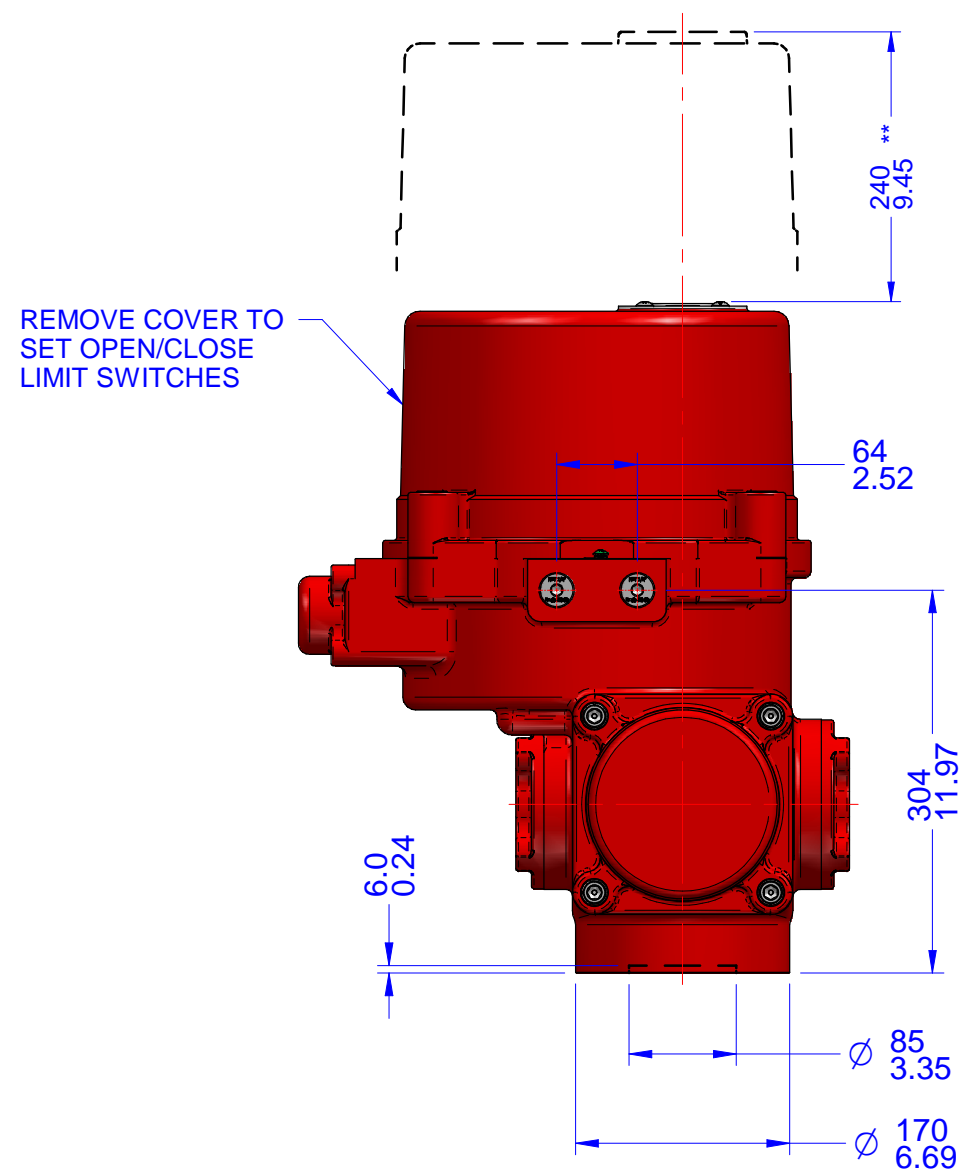

03			
02			
01			
00			
REV	DESCRIPTION	DATE	APVD
REVISION HISTORY			

VISUAL INDICATION

- Notes:
- 1) All dimensions are in mm/INCHES.
 - 2) Actuator shown is in the failsafe position of FULLY COUNTER CLOCKWISE OPEN.
 - 3) Enclosure - EXPLOSIONPROOF.
 - 4) ** Designates cover removal allowance.

Innovative Actuation Incorporated

1-215 Traders Blvd. Mississauga, Ontario Canada L4Z-3K5 www.ivact.com

TITLE:
**Dimensional Drawing for iVact Model iVS-DNEN
(Explosionproof) Spring Return Failsafe
Electric Actuator (Fails Counter Clockwise)**

DOC. NO.: IV-2065 DATE: June 28/2018

DRAWING NO.: **iVS-DNEN-Y**