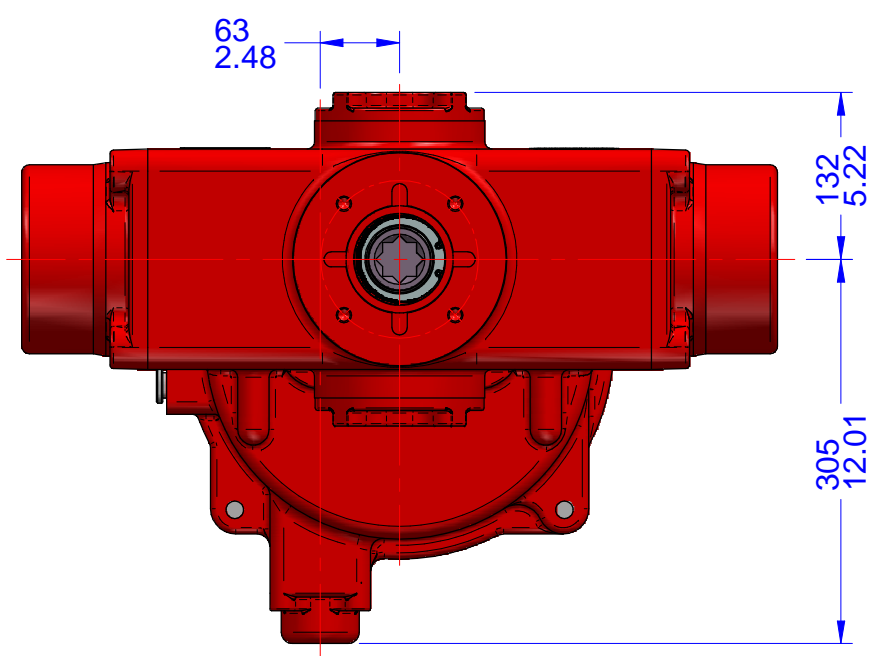

03			
02			
01			
00			
REV	DESCRIPTION	DATE	APVD
REVISION HISTORY			

VISUAL INDICATION

- Notes:
- 1) All dimensions are in mm/INCHES.
 - 2) Actuator shown is in the failsafe position of FULLY COUNTER CLOCKWISE OPEN.
 - 3) Enclosure - EXPLOSIONPROOF.
 - 4) ** Designates cover removal allowance.

Innovative Actuation Incorporated

1-215 Traders Blvd. Mississauga, Ontario Canada L4Z-3K5 www.ivact.com

TITLE:
**Dimensional Drawing for iVact Model iVS-DNEN
(Explosionproof) Spring Return Failsafe
Electric Actuator (Fails Counter Clockwise)**

DOC. NO.: IV-2065 DATE: June 28/2018

DRAWING NO.: **iVS-DNEN-Y**