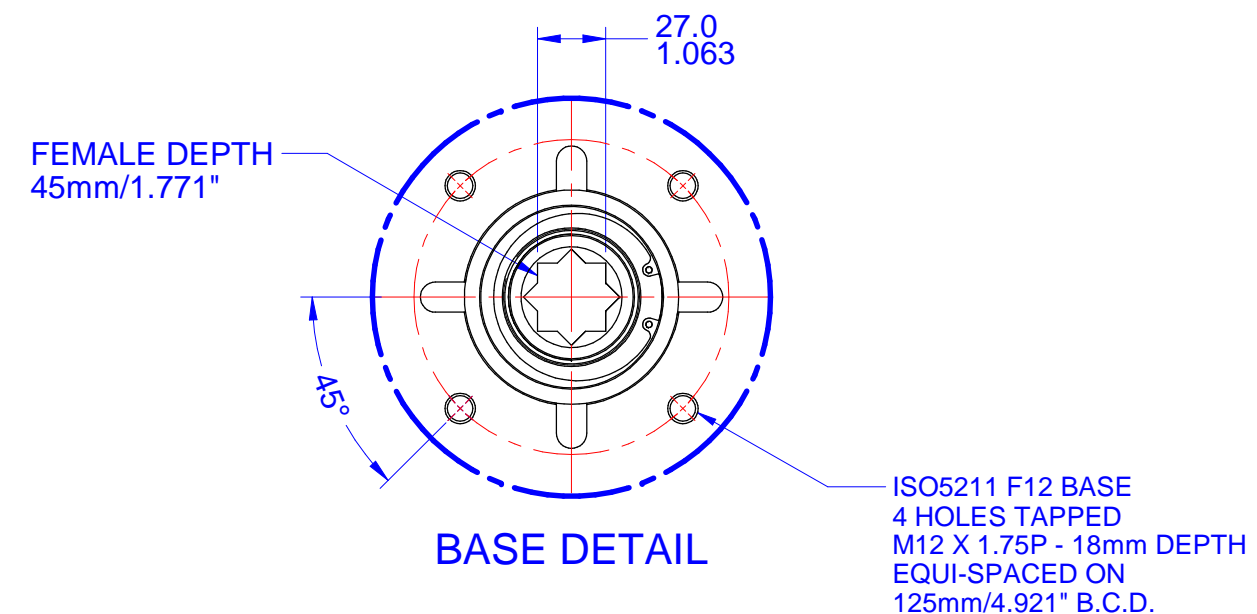

03			
02			
01			
00			
REV	DESCRIPTION	DATE	APVD
REVISION HISTORY			

VISUAL INDICATION

- Notes:
- 1) All dimensions are in mm/INCHES.
 - 2) Actuator shown is in the failsafe position of FULLY COUNTER CLOCKWISE OPEN.
 - 3) Enclosure - EXPLOSIONPROOF.
 - 4) ** Designates cover removal allowance.

DOC. NO.: IV-2065 DATE: June 28/2018

DRAWING NO.: **iVS-DNEN-Y**