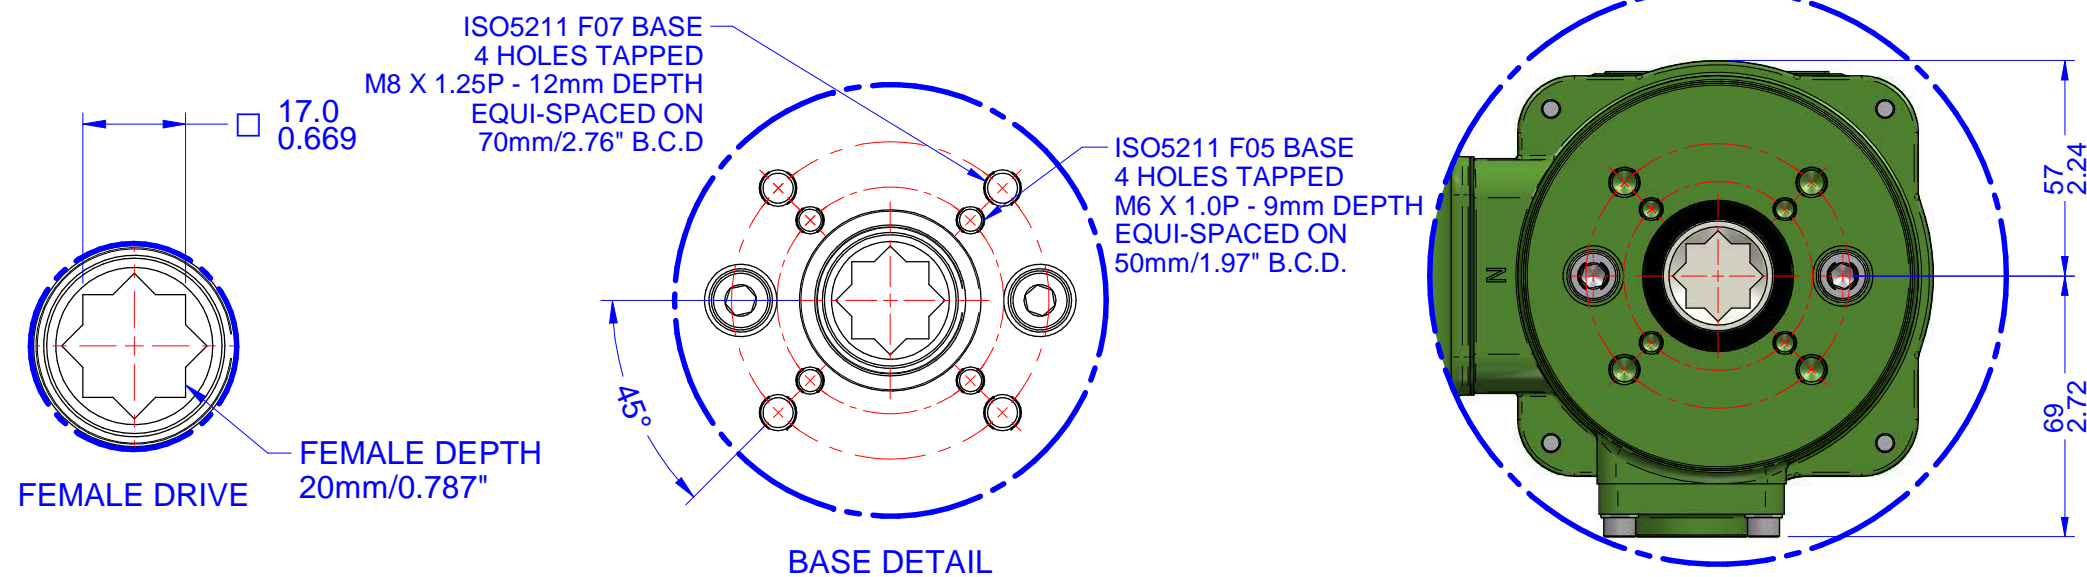

03			
02			
01			
00			
REV	DESCRIPTION	DATE	APVD
REVISION HISTORY			

- Notes:
- 1) All dimensions are in mm/INCHES.
 - 2) Actuator shown is in the fully clockwise closed position.
 - 3) Enclosure - Watertight CSA Nema 4X.
 - 4) ** Designates cover removal allowance.

Innovative Actuation Incorporated

1-215 Traders Blvd. Mississauga, Ontario Canada L4Z-3K5 www.ivact.com

TITLE:

**Dimensional Drawing for ivact Model
iVQ-DLWL Electric Actuator**

DOC. NO.: IV-2068

DATE: August 28/2018

DRAWING NO.:

iVQ-DLWL