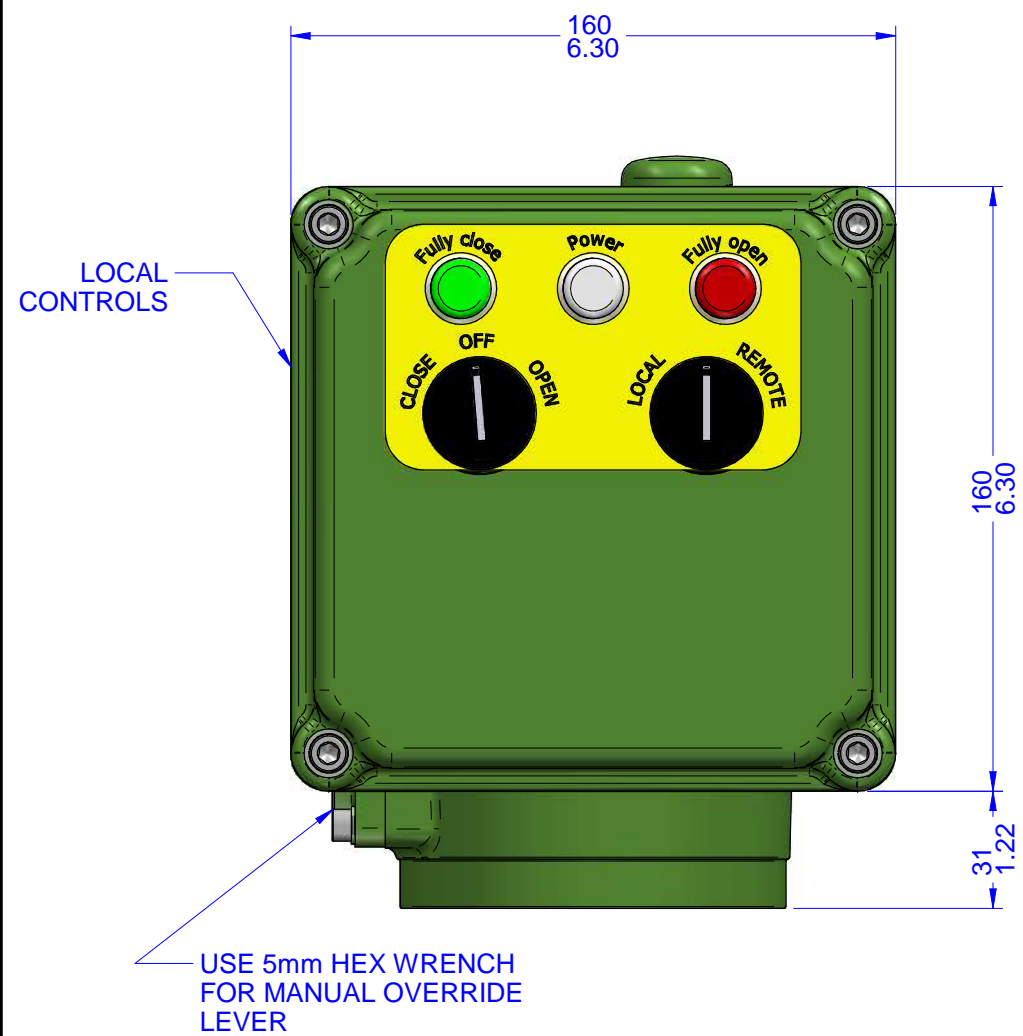

03			
02			
01			
00			
REV	DESCRIPTION	DATE	APVD
REVISION HISTORY			

- Notes:
- 1) All dimensions are in mm/INCHES.
 - 2) Actuator shown is in the fully clockwise closed position.
 - 3) Enclosure - Watertight CSA Nema 4X.
 - 4) ** Designates cover removal allowance.

Innovative Actuation Incorporated

1-215 Traders Blvd. Mississauga, Ontario Canada L4Z-3K5 www.ivact.com

TITLE:

**Dimensional Drawing for ivact Model
iVQ-DLWL Electric Actuator**

DOC. NO.: IV-2068

DATE: August 28/2018

DRAWING NO.:

iVQ-DLWL