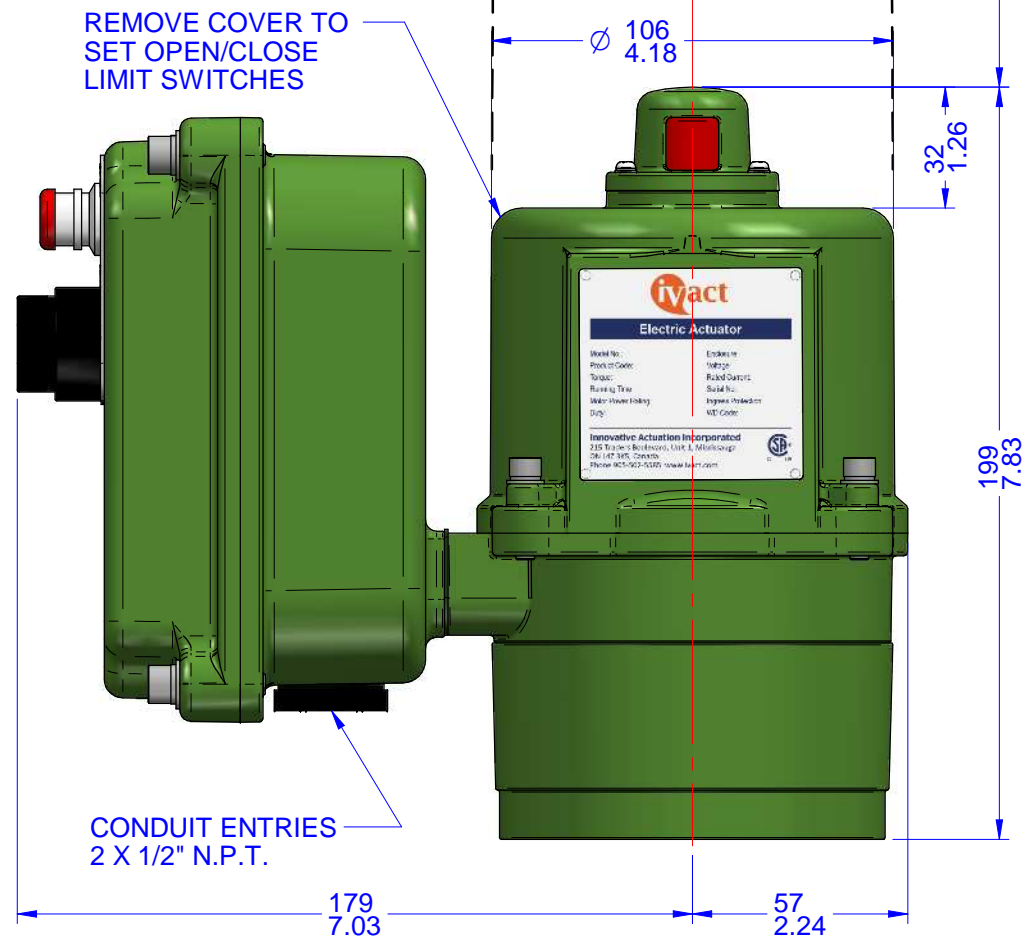

03			
02			
01			
00			
REV	DESCRIPTION	DATE	APVD
REVISION HISTORY			

- Notes:
- 1) All dimensions are in mm/INCHES.
 - 2) Actuator shown is in the fully clockwise closed position.
 - 3) Enclosure - Watertight CSA Nema 4X.
 - 4) ** Designates cover removal allowance.

Innovative Actuation Incorporated

1-215 Traders Blvd. Mississauga, Ontario Canada L4Z-3K5 www.ivact.com

TITLE:

**Dimensional Drawing for ivact Model
iVQ-DLWL Electric Actuator**

DOC. NO.: IV-2068

DATE: August 28/2018

DRAWING NO.:

iVQ-DLWL