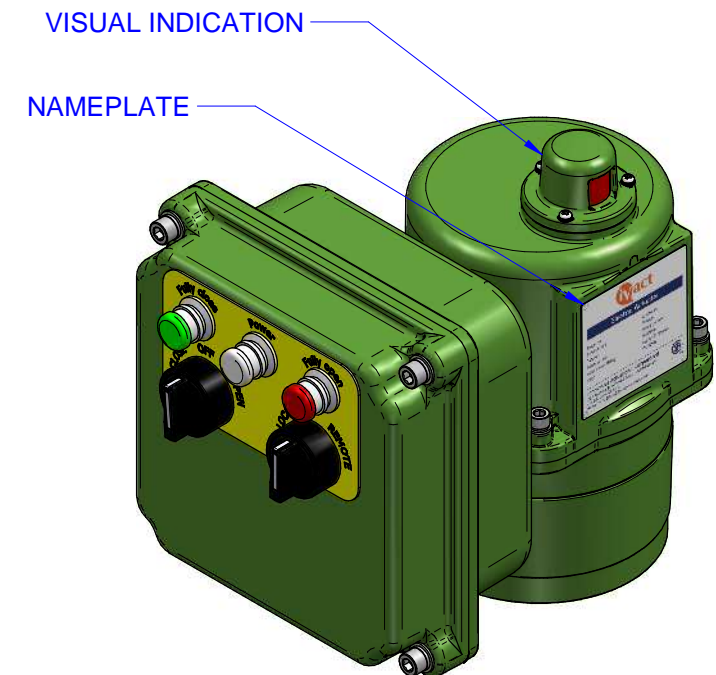

03			
02			
01			
00			
REV	DESCRIPTION	DATE	APVD
REVISION HISTORY			

- Notes:
- 1) All dimensions are in mm/INCHES.
 - 2) Actuator shown is in the fully clockwise closed position.
 - 3) Enclosure - Watertight CSA Nema 4X.
 - 4) ** Designates cover removal allowance.

Innovative Actuation Incorporated

1-215 Traders Blvd. Mississauga, Ontario Canada L4Z-3K5 www.ivact.com

TITLE:

**Dimensional Drawing for ivact Model
iVQ-DLWL Electric Actuator**

DOC. NO.: IV-2068

DATE: August 28/2018

DRAWING NO.:

iVQ-DLWL